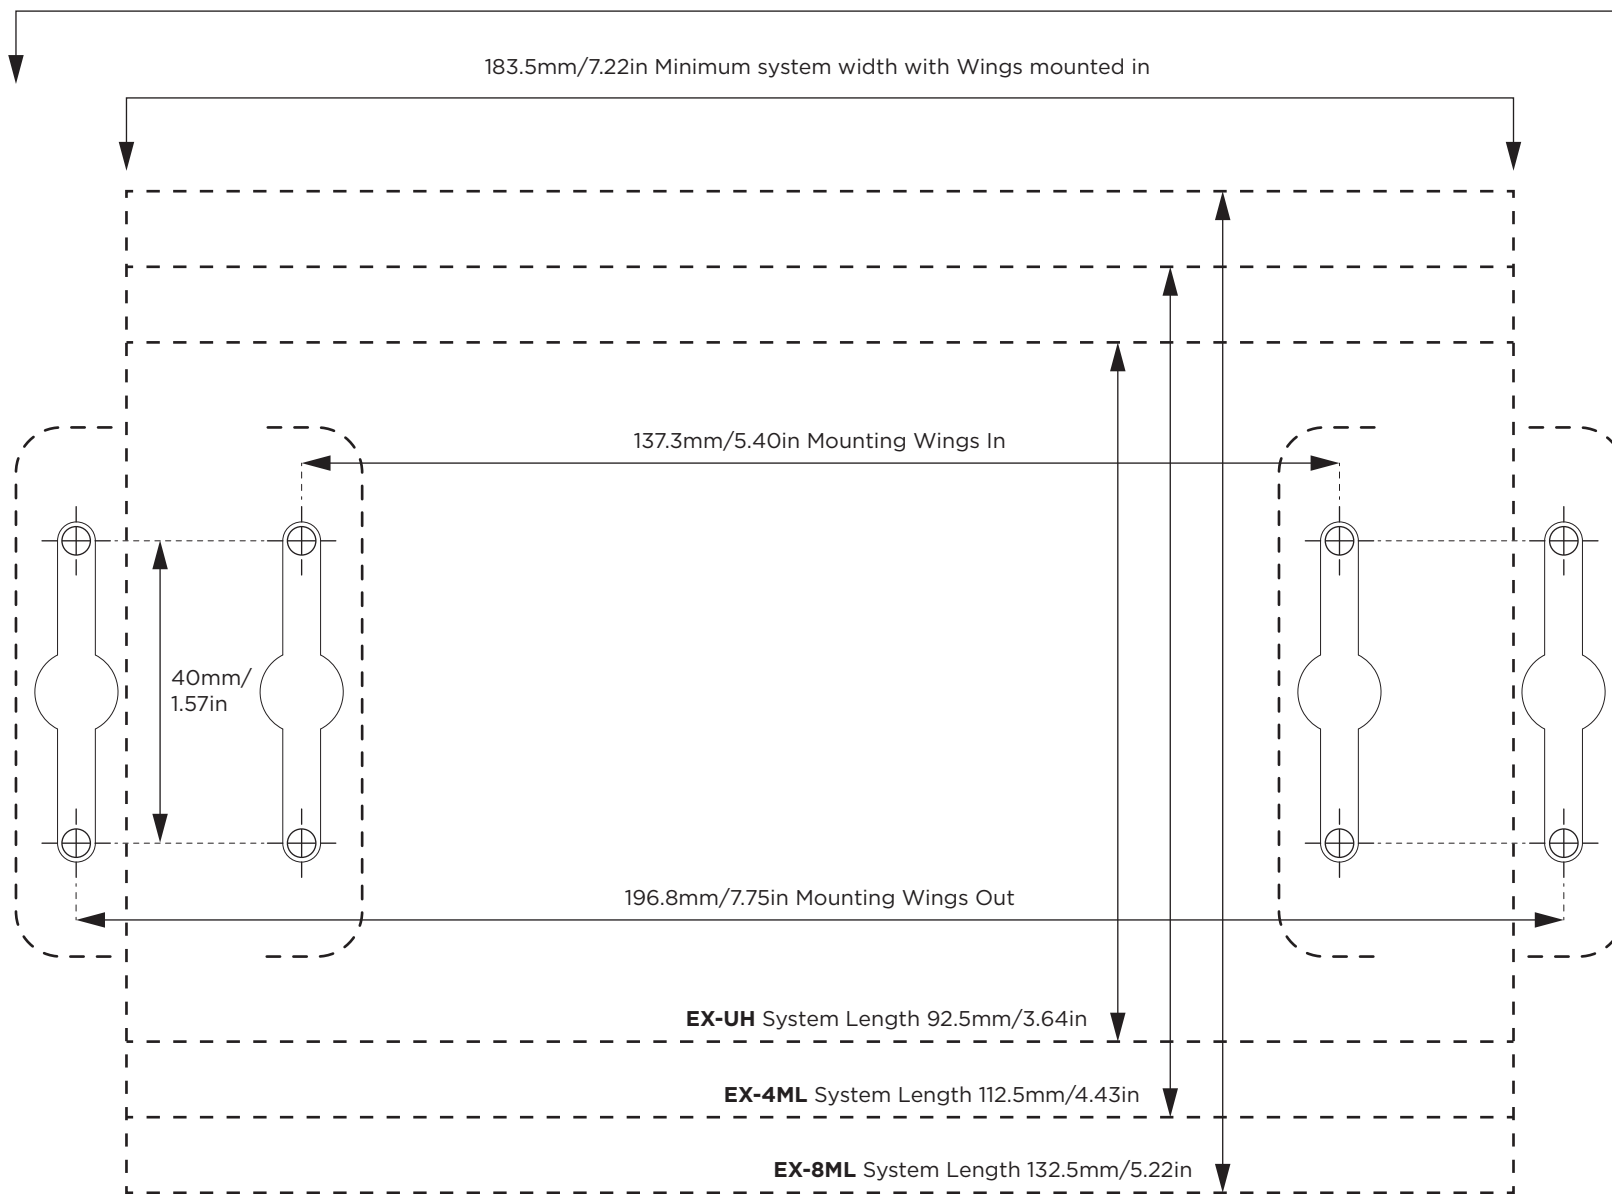

Mounting Template for ControlSpace EX-8ML, EX-4ML and EX-UH

212.8mm/8.38in Maximum system width with Wings mounted out

183.5mm/7.22in Minimum system width with Wings mounted in

DO NOT RESCALE THIS PAGE. Print at 100% scale only.