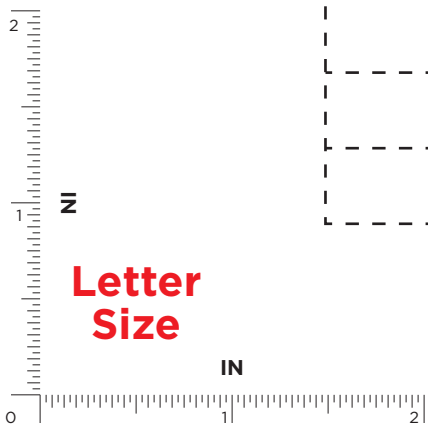

Mounting Template for ControlSpace EX-8ML, EX-4ML and EX-UH

212.8mm/8.38in Maximum system width with Wings mounted out

183.5mm/7.22in Minimum system width with Wings mounted in

DO NOT RESCALE THIS PAGE. Print at 100% scale only.