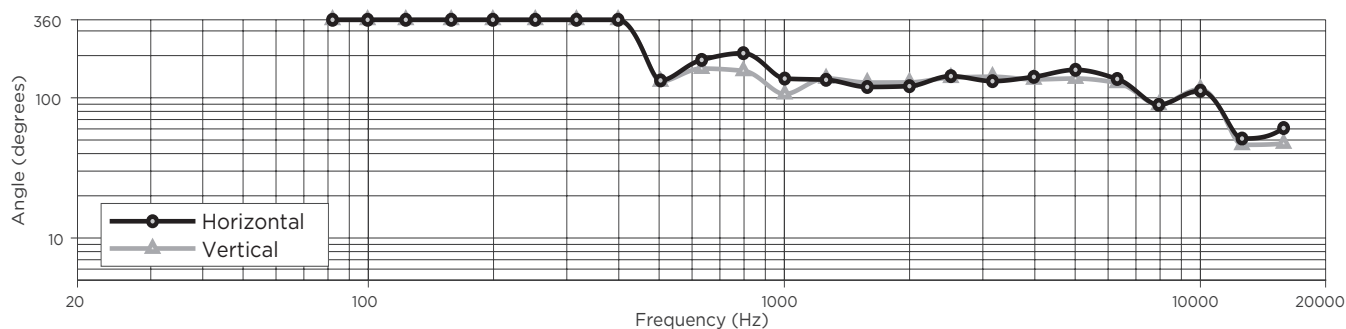

DesignMax DM5SE

壁装扬声器

轴上频率响应

阻抗

波束宽度⁶