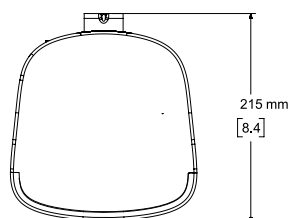

DesignMax DM5SE

壁装扬声器

轴上频率响应

阻抗

波束宽度⁶

DesignMax DM5SE

壁装扬声器

尺寸

Top View

Rear View
BRACKET ONLY

Front View
GRILLE REMOVED FOR CLARITY

Right View
DIMENSIONS APPLY TO BOTH SIDES

Rear View
BRACKET/INPUT COVER REMOVED FOR CLARITY

- NOTES:
1. DIMENSIONS ARE IN MILLIMETERS OVER INCHES
 2. WEIGHT APPROX 4.38kg [9.7lbs] (SPEAKER ONLY)
WEIGHT W/BRACKET APPROX 4.75kg [10.5lbs]