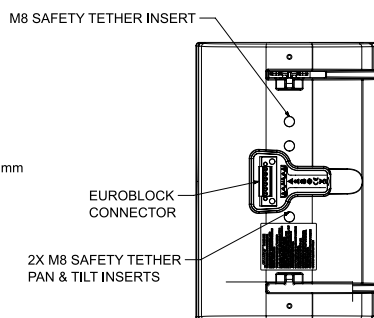

Top View

Rear View
BRACKET ONLY

Front View
GRILLE REMOVED FOR CLARITY

Right View
DIMENSIONS APPLY TO BOTH SIDES

Rear View
BRACKET/INPUT COVER REMOVED FOR CLARITY

- NOTES:
1. DIMENSIONS ARE IN MILLIMETERS OVER INCHES
 2. WEIGHT APPROX 4.38kg [9.7lbs] (SPEAKER ONLY)
WEIGHT W/BRACKET APPROX 4.75kg [10.5lbs]