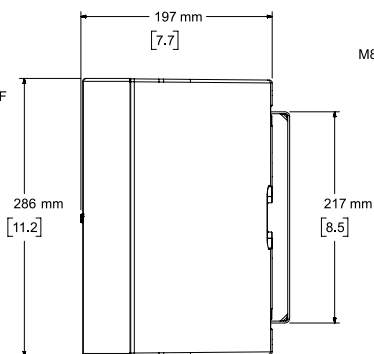

DesignMax DM5SE

壁装扬声器

轴上频率响应

阻抗

波束宽度⁶

DesignMax DM5SE

壁装扬声器

尺寸

Top View

Rear View
BRACKET ONLY

Front View
GRILLE REMOVED FOR CLARITY

Right View
DIMENSIONS APPLY TO BOTH SIDES

Rear View
BRACKET/INPUT COVER REMOVED FOR CLARITY

- NOTES:
1. DIMENSIONS ARE IN MILLIMETERS OVER INCHES
 2. WEIGHT APPROX 4.38kg [9.7lbs] (SPEAKER ONLY)
WEIGHT W/BRACKET APPROX 4.75kg [10.5lbs]