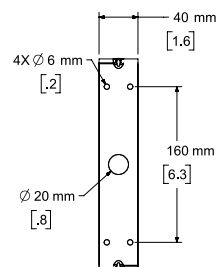

Top View

Rear View
BRACKET ONLY

Front View
GRILLE REMOVED FOR CLARITY

Right View
DIMENSIONS APPLY TO BOTH SIDES

Rear View
BRACKET/INPUT COVER REMOVED FOR CLARITY

- NOTES:
1. DIMENSIONS ARE IN MILLIMETERS OVER INCHES
 2. WEIGHT APPROX 4.38kg [9.7lbs] (SPEAKER ONLY)
WEIGHT W/BRACKET APPROX 4.75kg [10.5lbs]