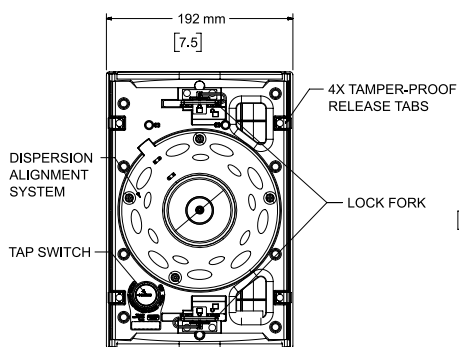

Top View

Rear View
BRACKET ONLY

Front View
GRILLE REMOVED FOR CLARITY

Right View
DIMENSIONS APPLY TO BOTH SIDES

Rear View
BRACKET/INPUT COVER REMOVED FOR CLARITY

- NOTES:
1. DIMENSIONS ARE IN MILLIMETERS OVER INCHES
 2. WEIGHT APPROX 4.38kg [9.7lbs] (SPEAKER ONLY)
WEIGHT W/BRACKET APPROX 4.75kg [10.5lbs]