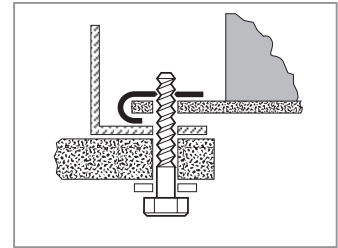

Mounting
Montering
Aufbau
Montaje
Fixation
Installazione
Monteren
Montering

1 and **2** shown with optional channel bracket or Bose® rough-in bracket. Channel brackets are available from Lowell Manufacturing Co. (www.lowellmfg.com, 800-325-9660) Model SS24.

J-nut

8-32 x 1.25 hex screw