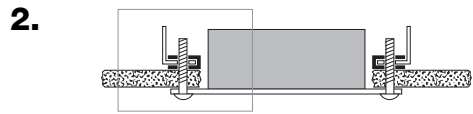

Mounting
Montering
Aufbau
Montaje
Fixation
Installazione
Monteren
Montering

1 and **2** shown with optional channel bracket or Bose® rough-in bracket. Channel brackets are available from Lowell Manufacturing Co. (www.lowellmfg.com, 800-325-9660) Model SS24.

J-nut

8-32 x 1.25 hex screw