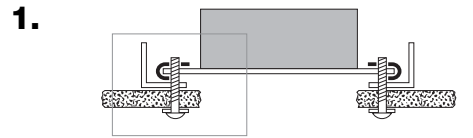

Mounting
Montering
Aufbau
Montaje
Fixation
Installazione
Monteren
Montering

1 and **2** shown with optional channel bracket or Bose® rough-in bracket. Channel brackets are available from Lowell Manufacturing Co. (www.lowellmfg.com, 800-325-9660) Model SS24.

J-nut

8-32 x 1.25 hex screw