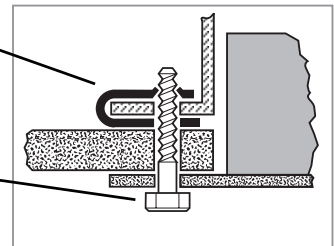

Afdekplaat verwijderen

Ta bort fronten

Mounting
Montering
Aufbau
Montaje
Fixation
Installazione
Monteren
Montering

1 and **2** shown with optional channel bracket or Bose® rough-in bracket. Channel brackets are available from Lowell Manufacturing Co. (www.lowellmfg.com, 800-325-9660) Model SS24.

J-nut

8-32 x 1.25 hex screw

Use of Metal Backcans

Note: The Bose 102F loudspeaker does not fit into tapered, stackable backcans.

The requirement for backcan use with loudspeakers in a commercial or public space is usually based on the local inspector's interpretation of applicable codes. The Bose 102F loudspeaker fits into these standard 8-inch backcans: