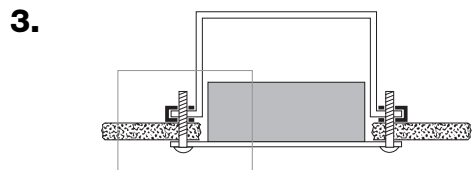

Mounting
Montering
Aufbau
Montaje
Fixation
Installazione
Monteren
Montering

1 and **2** shown with optional channel bracket or Bose® rough-in bracket. Channel brackets are available from Lowell Manufacturing Co. (www.lowellmfg.com, 800-325-9660) Model SS24.

J-nut

8-32 x 1.25 hex screw