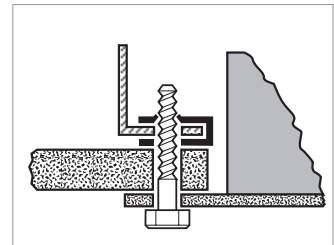

Mounting
Montering
Aufbau
Montaje
Fixation
Installazione
Monteren
Montering

1 and **2** shown with optional channel bracket or Bose® rough-in bracket. Channel brackets are available from Lowell Manufacturing Co. (www.lowellmfg.com, 800-325-9660) Model SS24.

J-nut

8-32 x 1.25 hex screw