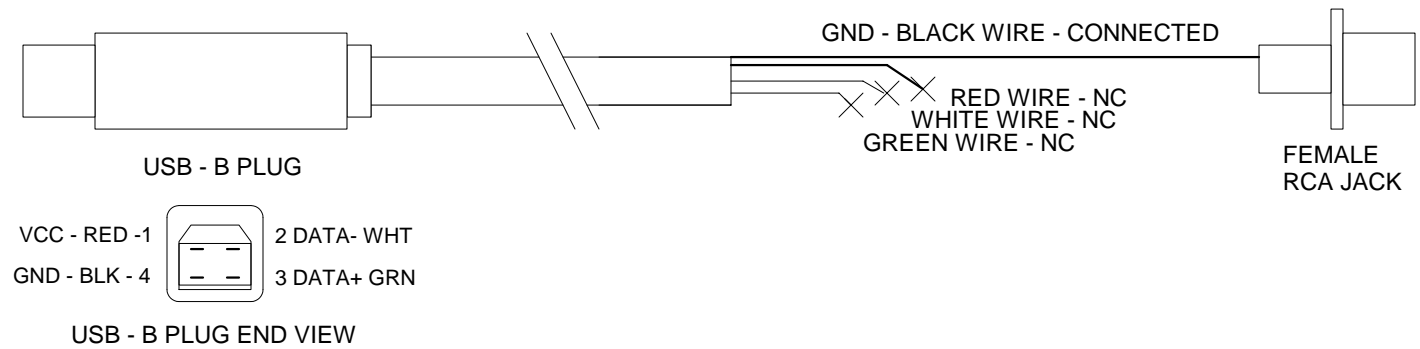

# Hi-Pot Adapter Cables and Test Connections

**CAUTION:** All wiring and connectors for the items below must be rated at 5000V.

## FM antenna to female RCA jack

## USB - B to female RCA jack

## Aux / headphone to female RCA jack