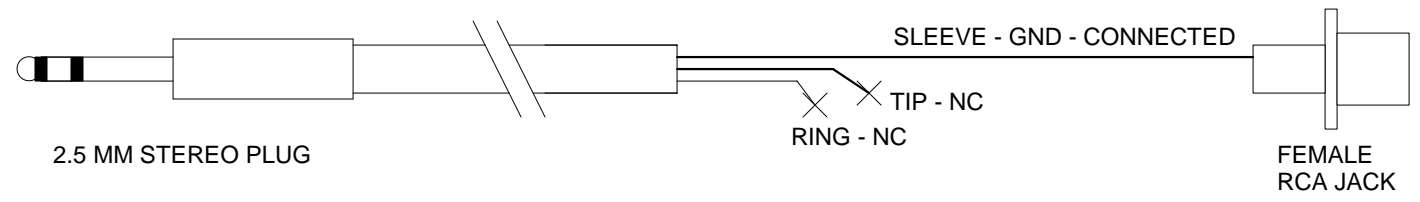

# Hi-Pot Adapter Cables and Test Connections

**CAUTION:** All wiring and connectors for the items below must be rated at 5000V.

## FM antenna to female RCA jack

## USB - B to female RCA jack

## Alligator clip to shielded banana plug

**NOTE:** These drawings are not to scale.