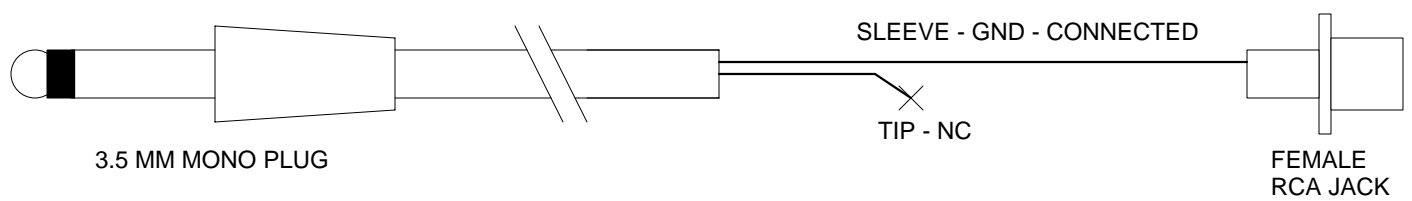

# Hi-Pot Adapter Cables and Test Connections

**CAUTION:** All wiring and connectors for the items below must be rated at 5000V.

## FM antenna to female RCA jack