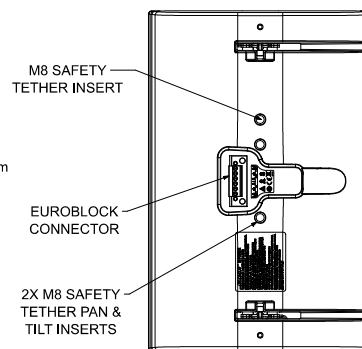

### 寸法

Top View

Rear View  
BRACKET ONLY

Front View  
GRILLE REMOVED FOR CLARITY

Right View  
DIMENSIONS APPLY TO BOTH SIDES

Rear View  
BRACKET/INPUT COVER REMOVED FOR CLARITY

- NOTES:
1. DIMENSIONS ARE IN MILLIMETERS OVER INCHES
  2. WEIGHT APPROX 5.93kg [13.1lbs] (SPEAKER ONLY)  
WEIGHT W/BRACKET APPROX 6.40kg [14.1lbs]