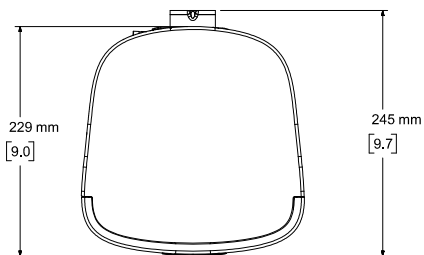

### 寸法

Top View

Rear View  
BRACKET ONLY

Front View  
GRILLE REMOVED FOR CLARITY

Right View  
DIMENSIONS APPLY TO BOTH SIDES

Rear View  
BRACKET/INPUT COVER REMOVED FOR CLARITY

- NOTES:
1. DIMENSIONS ARE IN MILLIMETERS OVER INCHES
  2. WEIGHT APPROX 5.93kg [13.1lbs] (SPEAKER ONLY)  
WEIGHT W/BRACKET APPROX 6.40kg [14.1lbs]