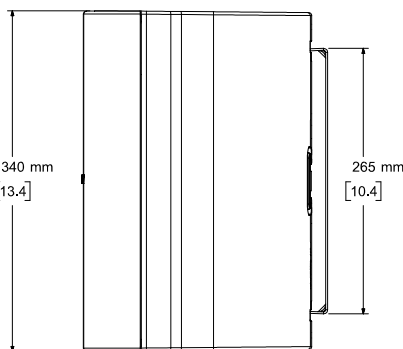

### 寸法

Top View

Rear View  
BRACKET ONLY

Front View  
GRILLE REMOVED FOR CLARITY

Right View  
DIMENSIONS APPLY TO BOTH SIDES

Rear View  
BRACKET/INPUT COVER REMOVED FOR CLARITY

- NOTES:
1. DIMENSIONS ARE IN MILLIMETERS OVER INCHES
  2. WEIGHT APPROX 5.93kg [13.1lbs] (SPEAKER ONLY)  
WEIGHT W/BRACKET APPROX 6.40kg [14.1lbs]