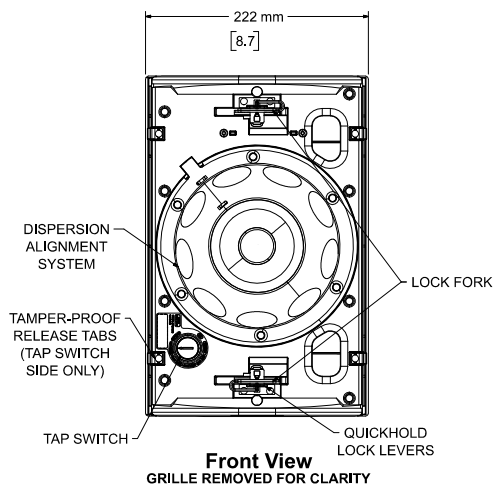

## surface-mounted loudspeaker

### 寸法

Top View

Rear View  
BRACKET ONLY

Front View  
GRILLE REMOVED FOR CLARITY

Right View  
DIMENSIONS APPLY TO BOTH SIDES

Rear View  
BRACKET/INPUT COVER REMOVED FOR CLARITY

- NOTES:
1. DIMENSIONS ARE IN MILLIMETERS OVER INCHES
  2. WEIGHT APPROX 5.93kg [13.1lbs] (SPEAKER ONLY)  
WEIGHT W/BRACKET APPROX 6.40kg [14.1lbs]