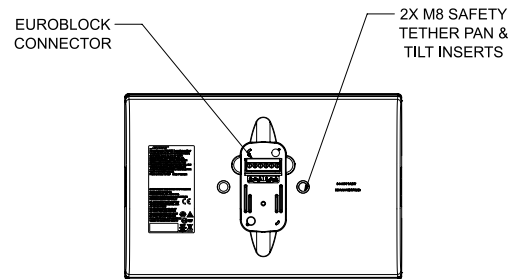

### 寸法

**Top View**

**Rear View**  
BRACKET ONLY

**Front View**  
GRILLE REMOVED FOR CLARITY

**Right View**  
DIMENSIONS APPLY TO BOTH SIDES

**Rear View**  
BRACKET/CAP REMOVED FOR CLARITY

- NOTES:
1. DIMENSIONS ARE IN MILLIMETERS OVER INCHES
  2. WEIGHT APPROX 3.08kg [6.80lbs] (SPEAKER ONLY)  
WEIGHT W/BRACKET APPROX 3.42kg [7.55lbs]