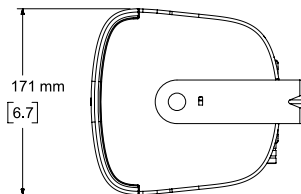

### 寸法

**Top View**

**Rear View**  
BRACKET ONLY

**Front View**  
GRILLE REMOVED FOR CLARITY

**Right View**  
DIMENSIONS APPLY TO BOTH SIDES

**Rear View**  
BRACKET/CAP REMOVED FOR CLARITY

- NOTES:
1. DIMENSIONS ARE IN MILLIMETERS OVER INCHES
  2. WEIGHT APPROX 3.08kg [6.80lbs] (SPEAKER ONLY)  
WEIGHT W/BRACKET APPROX 3.42kg [7.55lbs]