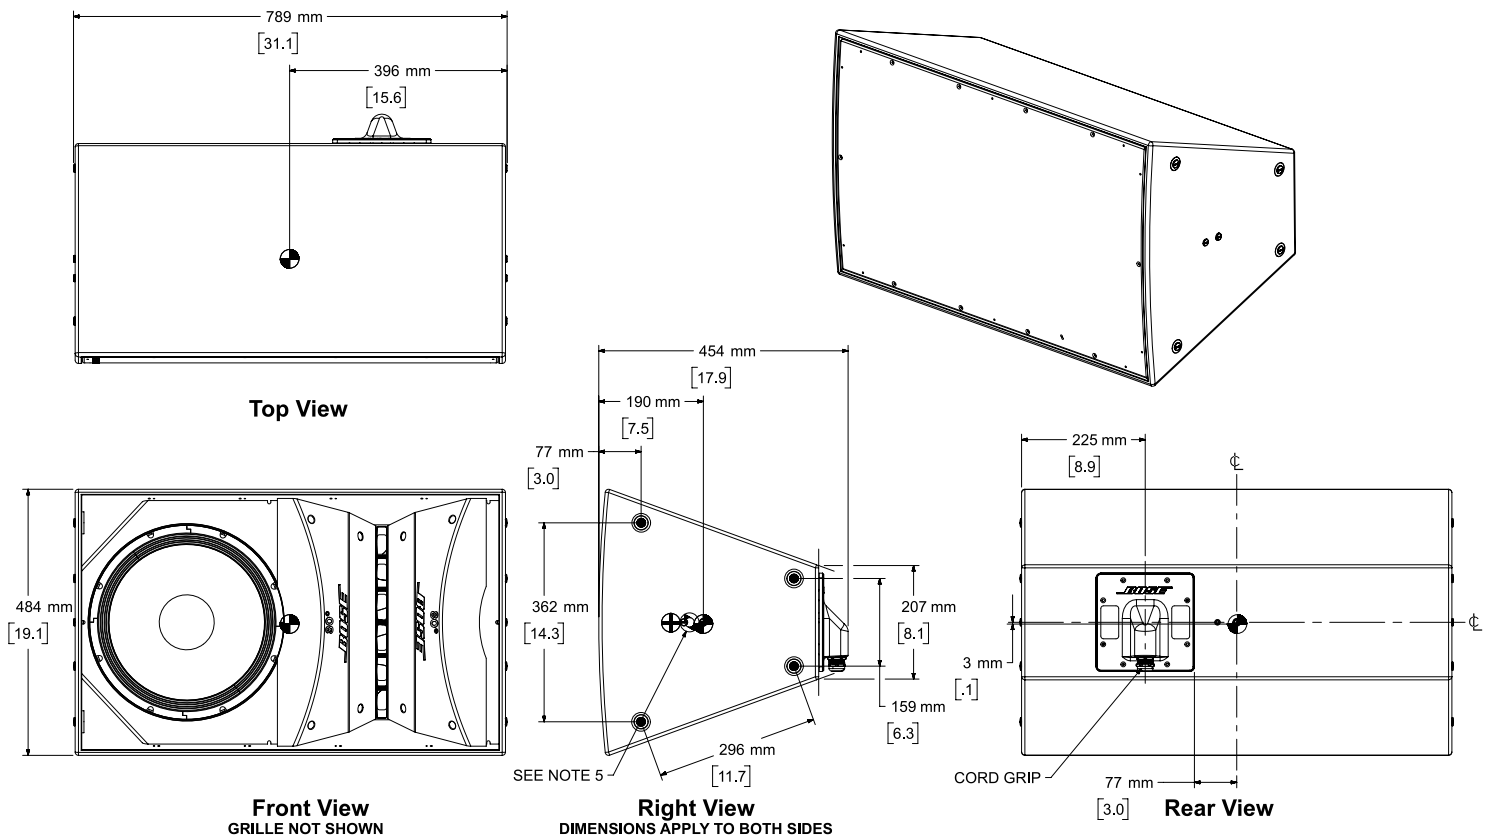

周波数特性 (100° ウェーブガイド)

指向角 (100° ウェーブガイド)

ArenaMatch AM40

DeltaQ array loudspeaker

- NOTES:
1. SYMBOL INDICATES CENTER OF GRAVITY
 2. WEIGHT APPROX. 34.9kg/76.9lbs
 3. DIMENSIONS ARE IN MILLIMETERS OVER INCHES
 4. SYMBOL INDICATES M12 THREAD FOR AMMCPLAT
 5. SYMBOL INDICATES M10 THREAD FOR AMUBRKT
 6. SYMBOL INDICATES M6 THREAD FOR AIMING STABILIZATION