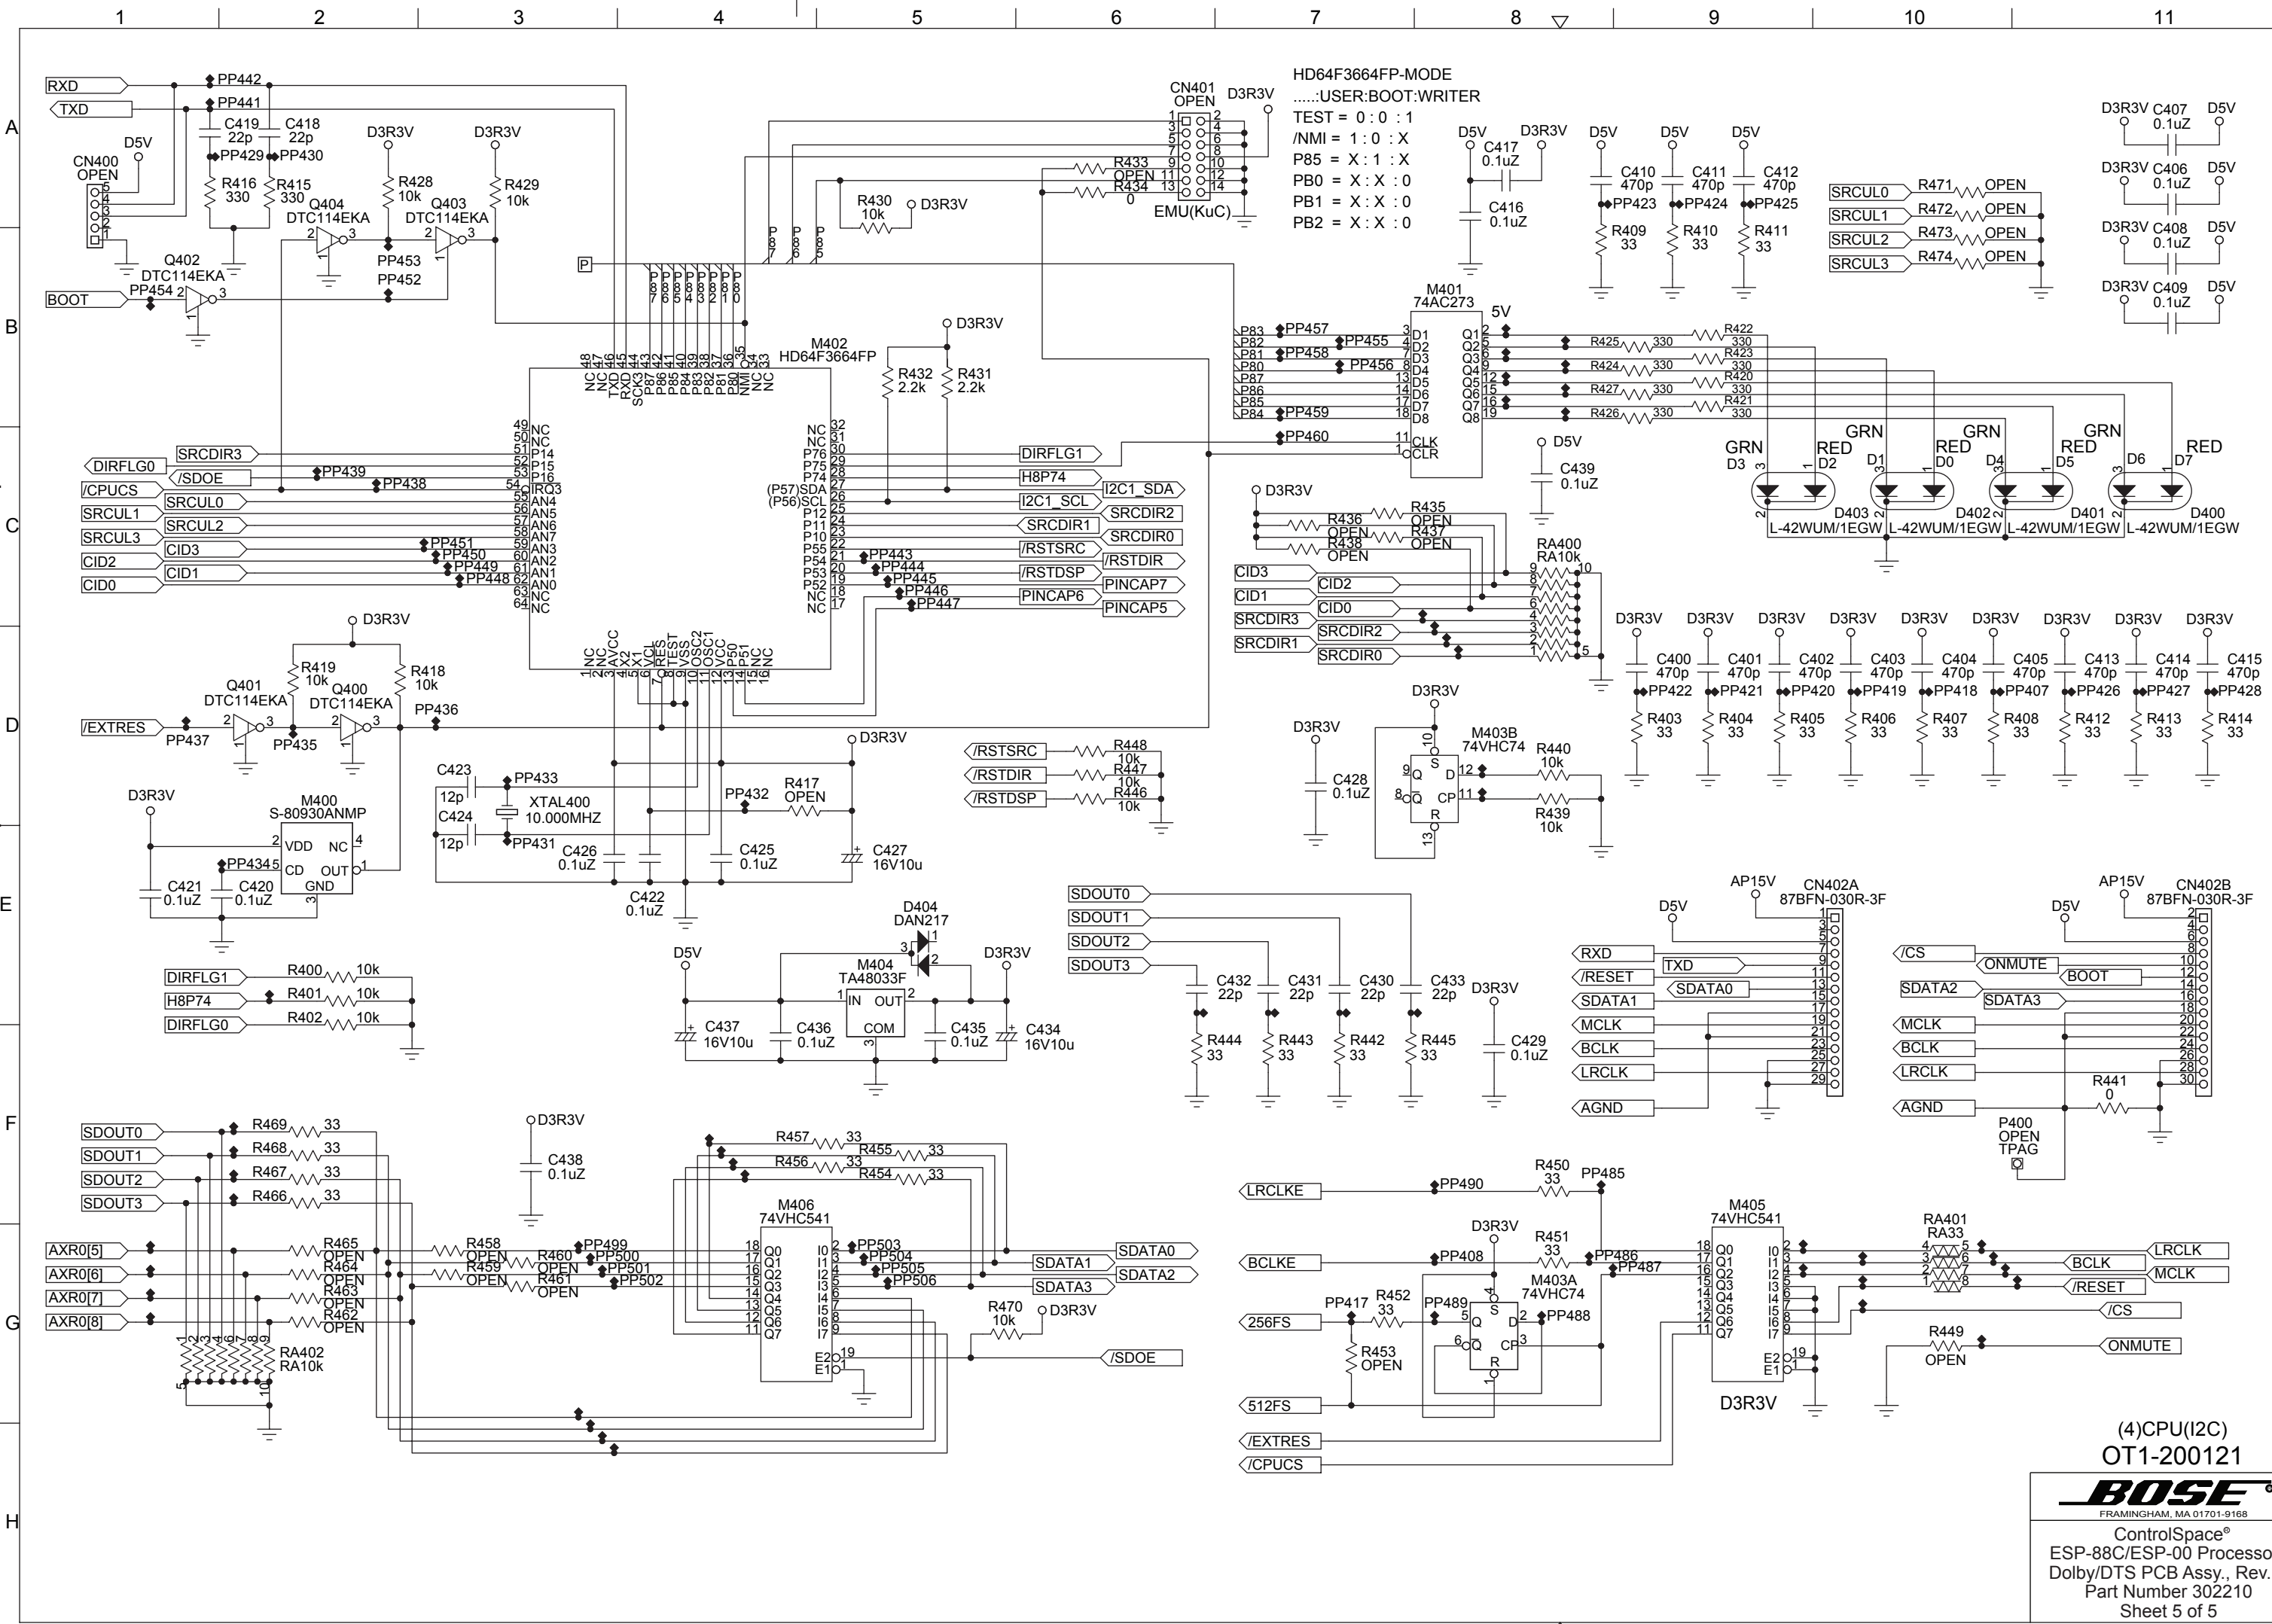

BLOCK DIAGRAM
OT1-200121

FRAMINGHAM, MA 01701-9168

ControlSpace®
ESP-88C/ESP-00 Processors
Dolby/DTS PCB Assy., Rev. B
Part Number 302210
Sheet 1 of 5

HD64F3664FP-MODE
USER:BOOT:WRITER
 TEST = 0 : 0 : 1
 /NMI = 1 : 0 : X
 P85 = X : 1 : X
 PB0 = X : X : 0
 PB1 = X : X : 0
 PB2 = X : X : 0

(4)CPU(I2C)
 OT1-200121

ControlSpace®
 ESP-88C/ESP-00 Processors
 Dolby/DTS PCB Assy., Rev. B
 Part Number 302210
 Sheet 5 of 5