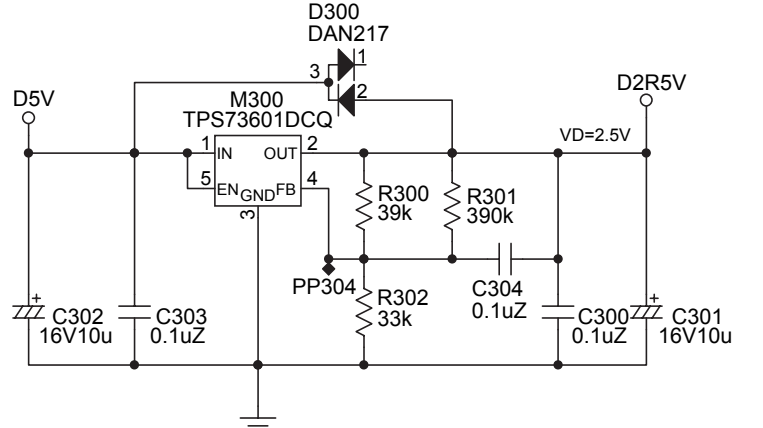

BLOCK DIAGRAM
OT1-200121

FRAMINGHAM, MA 01701-9168

ControlSpace®
ESP-88C/ESP-00 Processors
Dolby/DTS PCB Assy., Rev. B
Part Number 302210
Sheet 1 of 5

HD64F3664FP-MODE
USER:BOOT:WRITER
 TEST = 0 : 0 : 1
 /NMI = 1 : 0 : X
 P85 = X : 1 : X
 PB0 = X : X : 0
 PB1 = X : X : 0
 PB2 = X : X : 0

(4)CPU(I2C)
 OT1-200121

ControlSpace®
 ESP-88C/ESP-00 Processors
 Dolby/DTS PCB Assy., Rev. B
 Part Number 302210
 Sheet 5 of 5