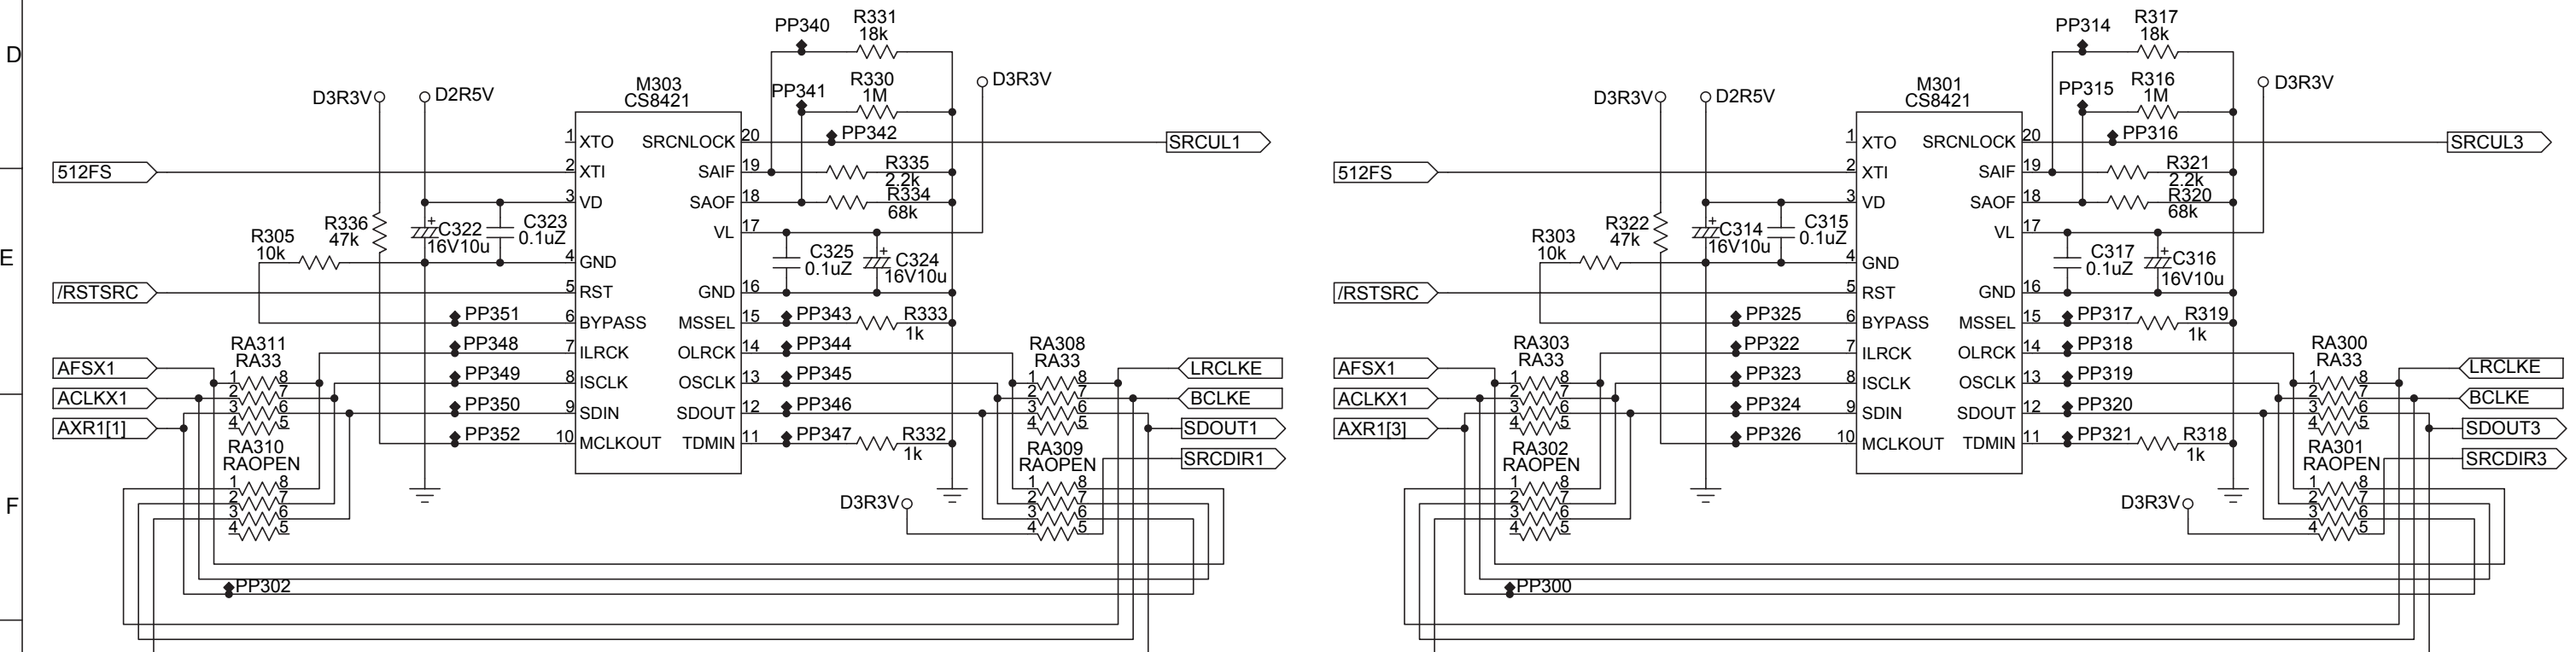

BLOCK DIAGRAM
OT1-200121

FRAMINGHAM, MA 01701-9168

ControlSpace®
ESP-88C/ESP-00 Processors
Dolby/DTS PCB Assy., Rev. B
Part Number 302210
Sheet 1 of 5

HD64F3664FP-MODE
USER:BOOT:WRITER
 TEST = 0 : 0 : 1
 /NMI = 1 : 0 : X
 P85 = X : 1 : X
 PB0 = X : X : 0
 PB1 = X : X : 0
 PB2 = X : X : 0

(4)CPU(I2C)
 OT1-200121

ControlSpace®
 ESP-88C/ESP-00 Processors
 Dolby/DTS PCB Assy., Rev. B
 Part Number 302210
 Sheet 5 of 5