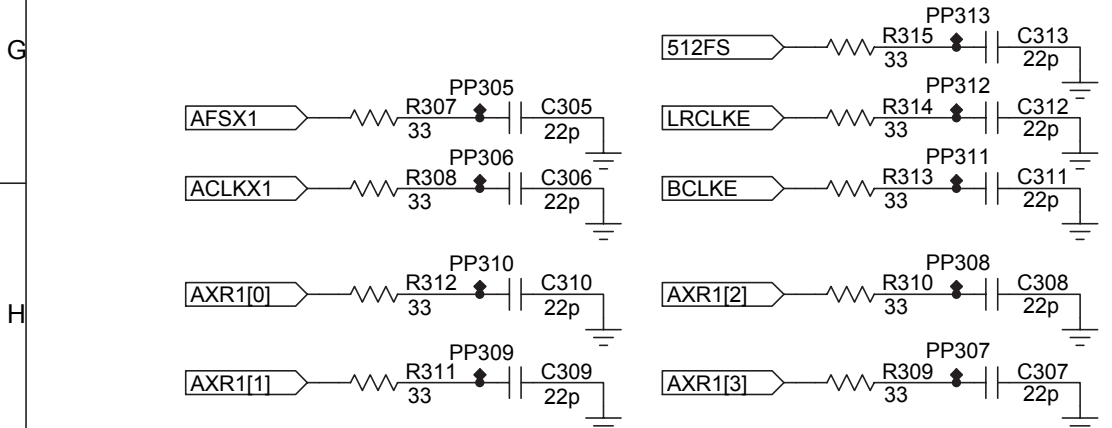

BLOCK DIAGRAM
OT1-200121

FRAMINGHAM, MA 01701-9168

ControlSpace®
ESP-88C/ESP-00 Processors
Dolby/DTS PCB Assy., Rev. B
Part Number 302210
Sheet 1 of 5

HD64F3664FP-MODE
USER:BOOT:WRITER
 TEST = 0 : 0 : 1
 /NMI = 1 : 0 : X
 P85 = X : 1 : X
 PB0 = X : X : 0
 PB1 = X : X : 0
 PB2 = X : X : 0

(4)CPU(I2C)
 OT1-200121

ControlSpace®
 ESP-88C/ESP-00 Processors
 Dolby/DTS PCB Assy., Rev. B
 Part Number 302210
 Sheet 5 of 5