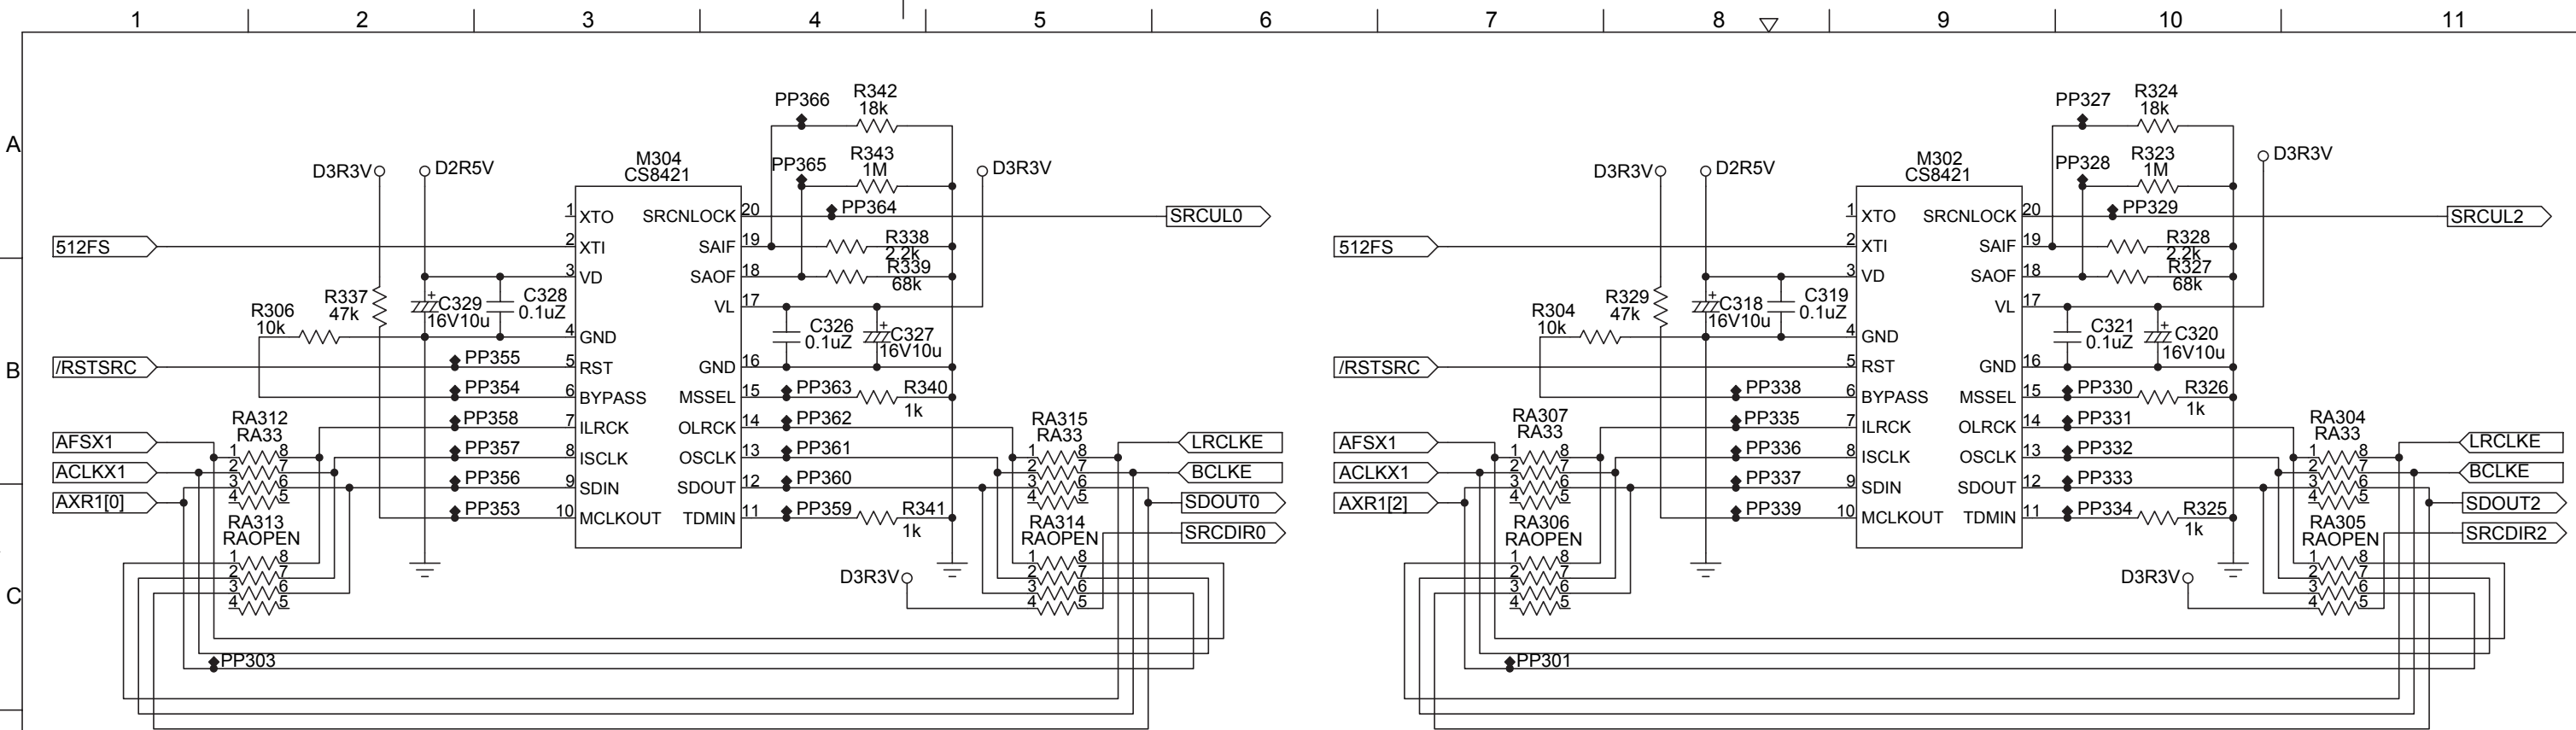

BLOCK DIAGRAM
OT1-200121

FRAMINGHAM, MA 01701-9168

ControlSpace®
ESP-88C/ESP-00 Processors
Dolby/DTS PCB Assy., Rev. B
Part Number 302210
Sheet 1 of 5

HD64F3664FP-MODE
USER:BOOT:WRITER
 TEST = 0 : 0 : 1
 /NMI = 1 : 0 : X
 P85 = X : 1 : X
 PB0 = X : X : 0
 PB1 = X : X : 0
 PB2 = X : X : 0

(4)CPU(I2C)
 OT1-200121

ControlSpace®
 ESP-88C/ESP-00 Processors
 Dolby/DTS PCB Assy., Rev. B
 Part Number 302210
 Sheet 5 of 5