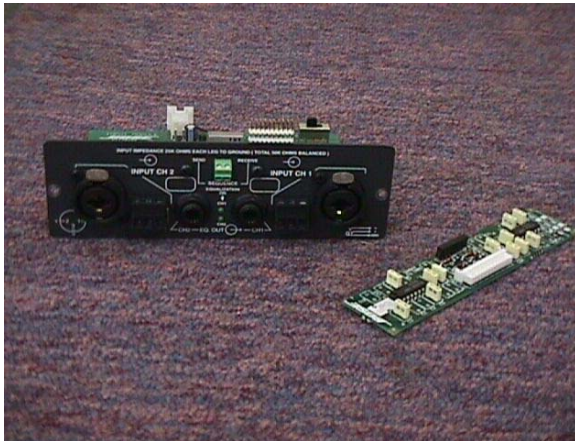

New for the MA12 loudspeaker

Provide Active Equalization for use with the Bose 1600 VI, 1800 VI and M2150 amplifiers

---

Panaray MA 12EQ card

PC 028339