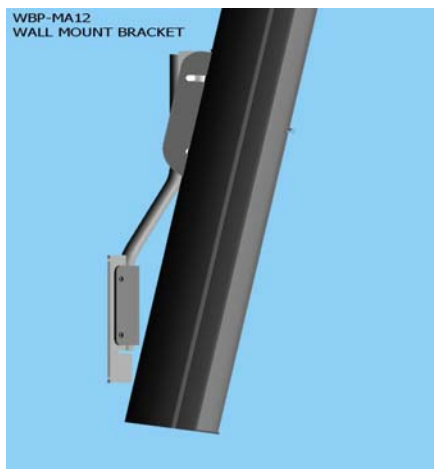

Panaray[®] MA12 Modular Line Array Loudspeaker Accessories

One per box

Includes screws and washers

Rugged and durable for wall mounting with 0-10 degrees of pitch.

WB-MA12 Wall Mount Bracket

PC 028334 - White
PC 028333 - Black

One per box

Includes screws, washers and support cable for assembly

Use when joining two MA12 loudspeakers together. Use with either WB-MA12 or WBP-MA12 for wall mounting the stacked pair.

CB-MA12 Coupling Bracket

PC 028338 - White
PC 028337 - Black

One per box

Includes screws and washers for assembly

Rugged and durable for wall mounting with 0-10 degrees of pitch and +/- 90 degrees yaw.

WBP-MA12 Wall Mount BiPivot Bracket