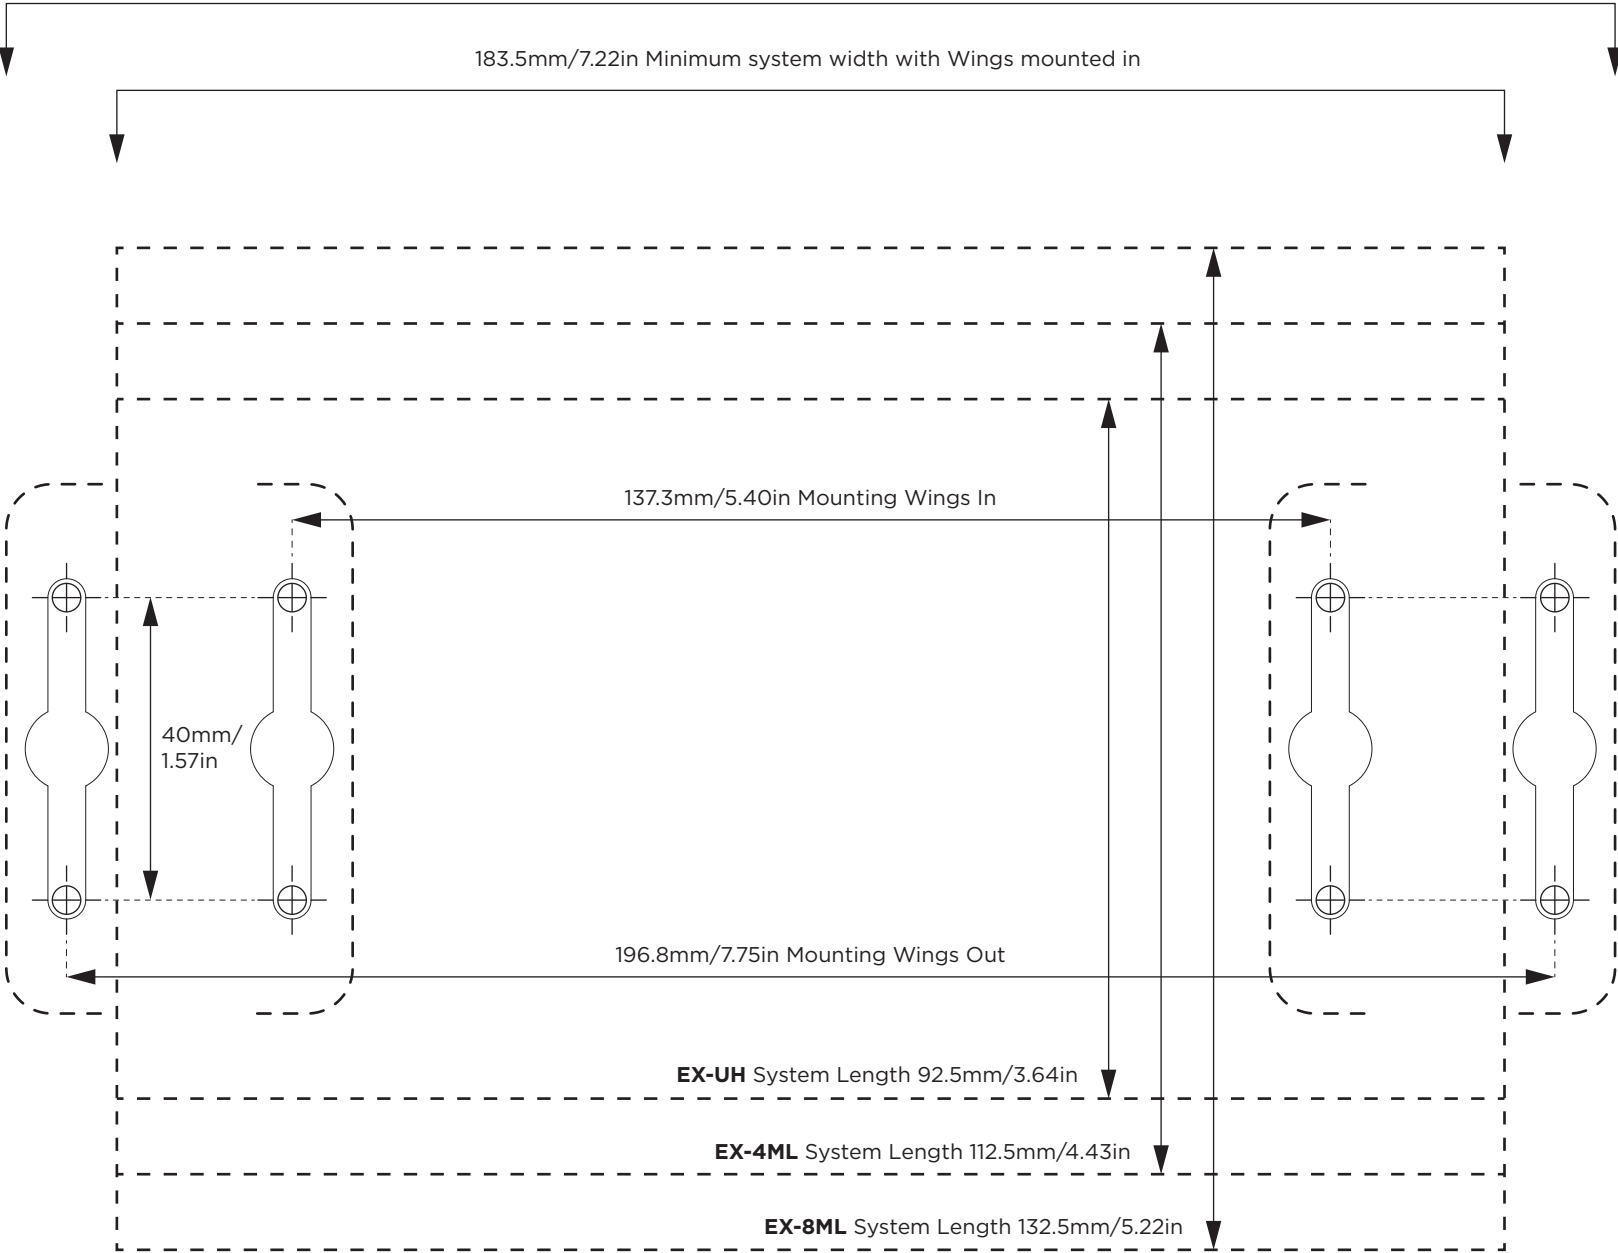

# Mounting Template for ControlSpace EX-8ML, EX-4ML and EX-UH

212.8mm/8.38in Maximum system width with Wings mounted out

183.5mm/7.22in Minimum system width with Wings mounted in

**A4**

IN

**A4**

CM

CM

**DO NOT RESCALE THIS PAGE.** Print at 100% scale only.