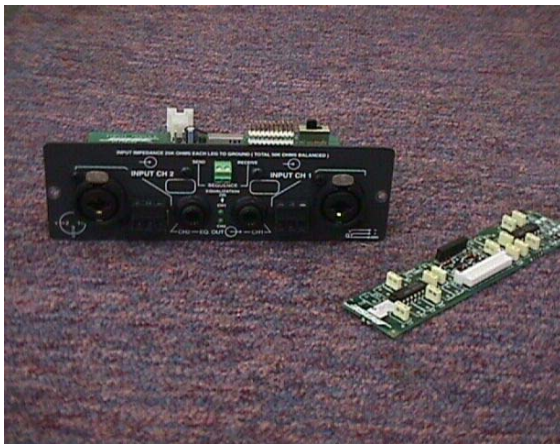

New for the MB4 loudspeaker

Provide Active Equalization for use with the Bose 1600 VI, 1800 VI and M2150 amplifiers

---

Panaray MB4 EQ card

PC 027058 MB4 EQ card for use with Panaray speakers

PC 028666 MB4 EQ card for use with Panaray LT speakers