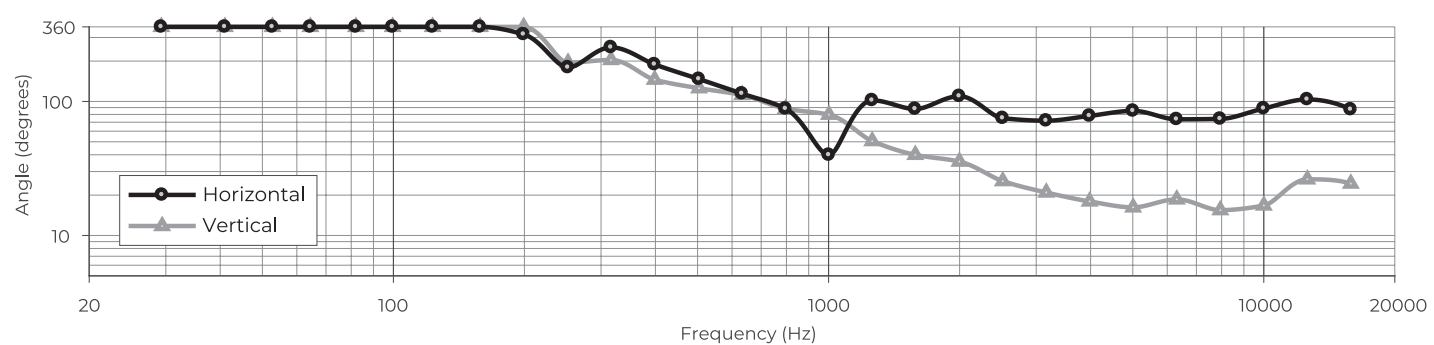

ArenaMatch AM20

DeltaQ 阵列扬声器

频率响应 (60° 导波管)

波束宽度 (60° 导波管)

频率响应 (80° 导波管)

波束宽度 (80° 导波管)

ArenaMatch AM20

DeltaQ 阵列扬声器

频率响应 (100° 导波管)

波束宽度 (100° 导波管)

ArenaMatch AM20

DeltaQ 阵列扬声器

Top View

Front View
GRILLE NOT SHOWN

Right View
DIMENSIONS APPLY TO BOTH SIDES

Rear View

- NOTES:
1. SYMBOL INDICATES CENTER OF GRAVITY
 2. WEIGHT APPROX. 36.2kg/79.7lbs
 3. DIMENSIONS ARE IN MILLIMETERS OVER INCHES
 4. SYMBOL INDICATES M12 THREAD FOR AMMCPLAT
 5. SYMBOL INDICATES M10 THREAD FOR AMUBRKT
 6. SYMBOL INDICATES M6 THREAD FOR AIMING STABILIZATION