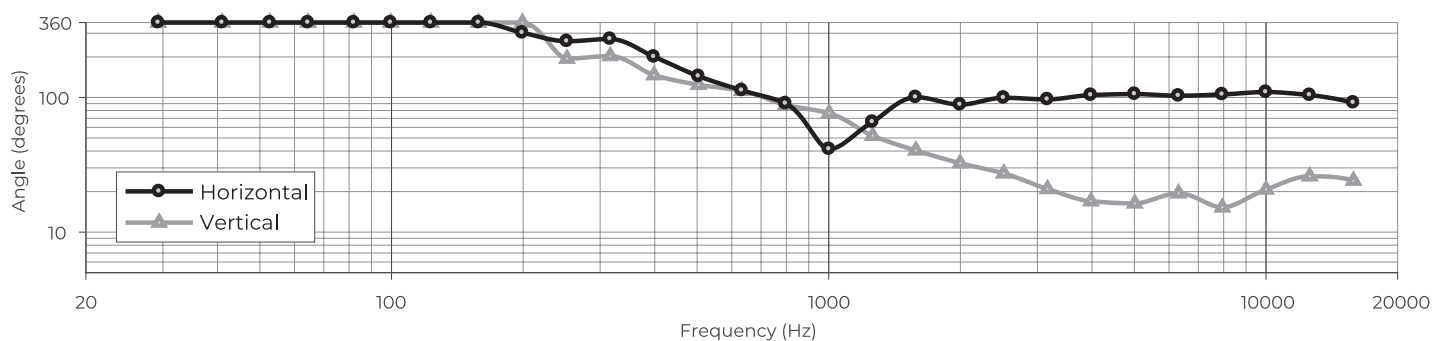

ArenaMatch AM20

DeltaQ 阵列扬声器

频率响应 (60° 导波管)

波束宽度 (60° 导波管)

频率响应 (80° 导波管)

波束宽度 (80° 导波管)

ArenaMatch AM20

DeltaQ 阵列扬声器

频率响应 (100° 导波管)

波束宽度 (100° 导波管)

ArenaMatch AM20

DeltaQ 阵列扬声器

Top View

Front View
GRILLE NOT SHOWN

Right View
DIMENSIONS APPLY TO BOTH SIDES

Rear View

- NOTES:
1. SYMBOL INDICATES CENTER OF GRAVITY
 2. WEIGHT APPROX. 36.2kg/79.7lbs
 3. DIMENSIONS ARE IN MILLIMETERS OVER INCHES
 4. SYMBOL INDICATES M12 THREAD FOR AMMCPLAT
 5. SYMBOL INDICATES M10 THREAD FOR AMUBRKT
 6. SYMBOL INDICATES M6 THREAD FOR AIMING STABILIZATION