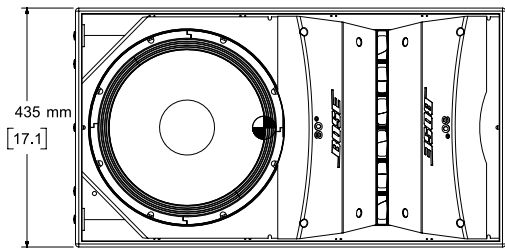

频率响应 (100° 导波管)

波束宽度 (100° 导波管)

ArenaMatch AM20

DeltaQ 阵列扬声器

Top View

Front View
GRILLE NOT SHOWN

Right View
DIMENSIONS APPLY TO BOTH SIDES

Rear View

- NOTES:
1. SYMBOL INDICATES CENTER OF GRAVITY
 2. WEIGHT APPROX. 36.2kg/79.7lbs
 3. DIMENSIONS ARE IN MILLIMETERS OVER INCHES
 4. SYMBOL INDICATES M12 THREAD FOR AMMCPLAT
 5. SYMBOL INDICATES M10 THREAD FOR AMUBRKT
 6. SYMBOL INDICATES M6 THREAD FOR AIMING STABILIZATION