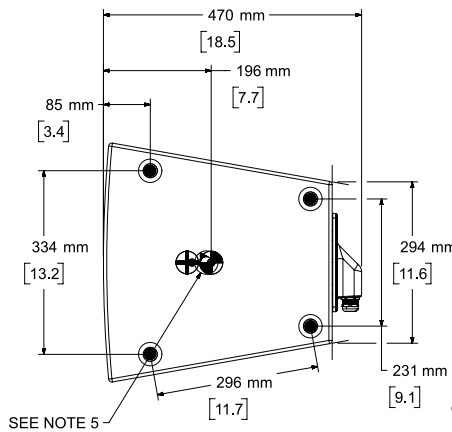

频率响应 (100° 导波管)

波束宽度 (100° 导波管)

ArenaMatch AM20

DeltaQ 阵列扬声器

Top View

Front View
GRILLE NOT SHOWN

Right View
DIMENSIONS APPLY TO BOTH SIDES

Rear View

- NOTES:
1. SYMBOL INDICATES CENTER OF GRAVITY
 2. WEIGHT APPROX. 36.2kg/79.7lbs
 3. DIMENSIONS ARE IN MILLIMETERS OVER INCHES
 4. SYMBOL INDICATES M12 THREAD FOR AMMCPLAT
 5. SYMBOL INDICATES M10 THREAD FOR AMUBRKT
 6. SYMBOL INDICATES M6 THREAD FOR AIMING STABILIZATION