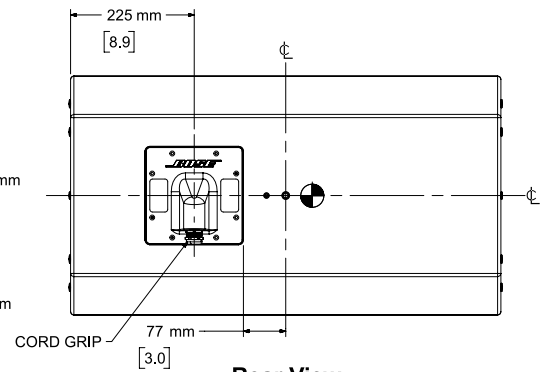

频率响应 (100° 导波管)

波束宽度 (100° 导波管)

ArenaMatch AM20

DeltaQ 阵列扬声器

Top View

Front View
GRILLE NOT SHOWN

Right View
DIMENSIONS APPLY TO BOTH SIDES

Rear View

- NOTES:
1. SYMBOL INDICATES CENTER OF GRAVITY
 2. WEIGHT APPROX. 36.2kg/79.7lbs
 3. DIMENSIONS ARE IN MILLIMETERS OVER INCHES
 4. SYMBOL INDICATES M12 THREAD FOR AMMCPLAT
 5. SYMBOL INDICATES M10 THREAD FOR AMUBRKT
 6. SYMBOL INDICATES M6 THREAD FOR AIMING STABILIZATION