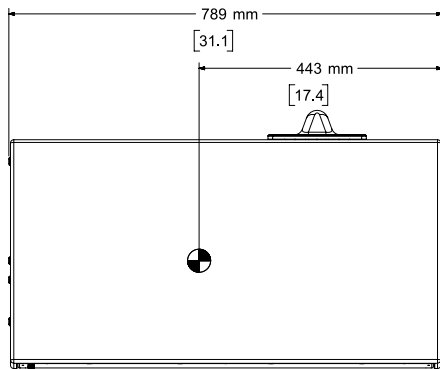

频率响应 (100° 导波管)

波束宽度 (100° 导波管)

ArenaMatch AM20

DeltaQ 阵列扬声器

Top View

Front View
GRILLE NOT SHOWN

Right View
DIMENSIONS APPLY TO BOTH SIDES

Rear View

- NOTES:
1. SYMBOL INDICATES CENTER OF GRAVITY
 2. WEIGHT APPROX. 36.2kg/79.7lbs
 3. DIMENSIONS ARE IN MILLIMETERS OVER INCHES
 4. SYMBOL INDICATES M12 THREAD FOR AMMCPLAT
 5. SYMBOL INDICATES M10 THREAD FOR AMUBRKT
 6. SYMBOL INDICATES M6 THREAD FOR AIMING STABILIZATION