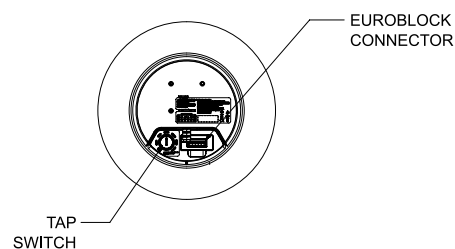

## 寸法

Side View

Front View  
GRILLE REMOVED FOR CLARITY

Right View  
DIMENSIONS APPLY TO BOTH SIDES

Rear View  
TOP CAP REMOVED FOR CLARITY

- NOTES:  
1. DIMENSIONS ARE IN MILLIMETERS OVER INCHES  
2. WEIGHT APPROX 5.7kg [12.5lbs]