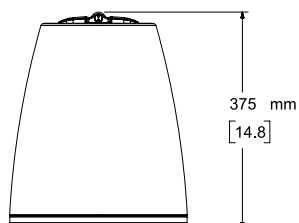

## 寸法

Side View

Front View  
GRILLE REMOVED FOR CLARITY

Right View  
DIMENSIONS APPLY TO BOTH SIDES

Rear View  
TOP CAP REMOVED FOR CLARITY

- NOTES:  
1. DIMENSIONS ARE IN MILLIMETERS OVER INCHES  
2. WEIGHT APPROX 5.7kg [12.5lbs]