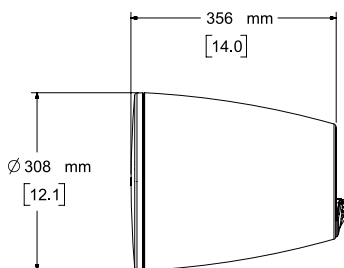

## 寸法

Side View

Front View  
GRILLE REMOVED FOR CLARITY

Right View  
DIMENSIONS APPLY TO BOTH SIDES

Rear View  
TOP CAP REMOVED FOR CLARITY

- NOTES:  
1. DIMENSIONS ARE IN MILLIMETERS OVER INCHES  
2. WEIGHT APPROX 5.7kg [12.5lbs]