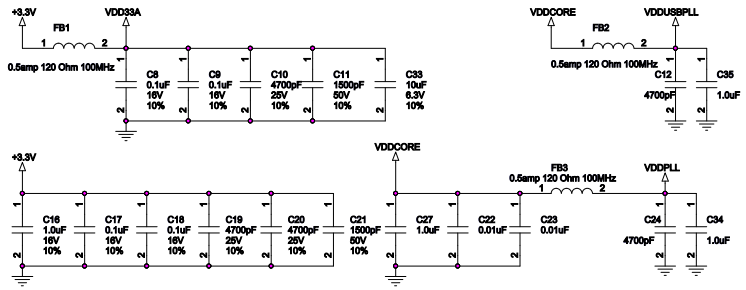

Power Supply Filtering

Connector

Optional Reset Monitor