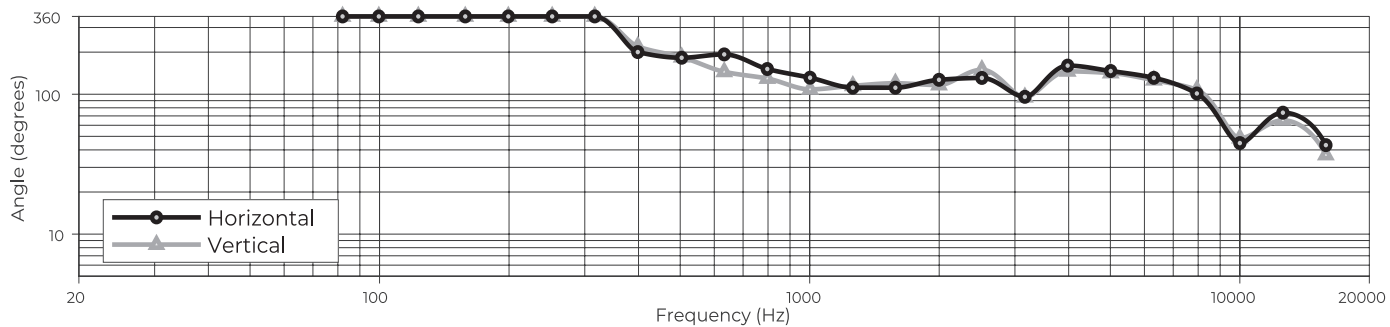

DesignMax DM6SE

壁装扬声器

轴上频率响应

阻抗

波束宽度⁶