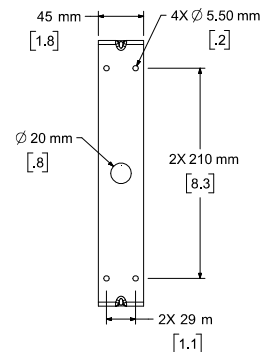

Top View

Rear View
BRACKET ONLY

Front View
GRILLE REMOVED FOR CLARITY

Right View
DIMENSIONS APPLY TO BOTH SIDES

Rear View
BRACKET/INPUT COVER REMOVED FOR CLARITY

- NOTES:
1. DIMENSIONS ARE IN MILLIMETERS OVER INCHES
 2. WEIGHT APPROX 5.93kg [13.1lbs] (SPEAKER ONLY)
WEIGHT W/BRACKET APPROX 6.40kg [14.1lbs]