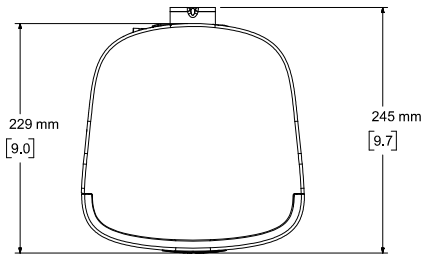

DesignMax DM6SE

壁装扬声器

轴上频率响应

阻抗

波束宽度⁶

DesignMax DM6SE

壁装扬声器

尺寸

Top View

Rear View
BRACKET ONLY

Front View
GRILLE REMOVED FOR CLARITY

Right View
DIMENSIONS APPLY TO BOTH SIDES

Rear View
BRACKET/INPUT COVER REMOVED FOR CLARITY

- NOTES:
1. DIMENSIONS ARE IN MILLIMETERS OVER INCHES
 2. WEIGHT APPROX 5.93kg [13.1lbs] (SPEAKER ONLY)
WEIGHT W/BRACKET APPROX 6.40kg [14.1lbs]