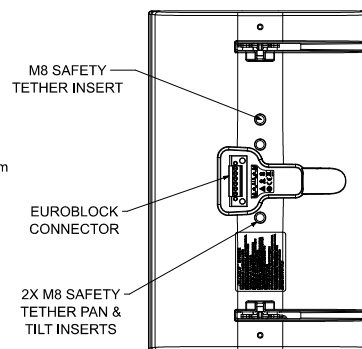

Top View

Rear View
BRACKET ONLY

Front View
GRILLE REMOVED FOR CLARITY

Right View
DIMENSIONS APPLY TO BOTH SIDES

Rear View
BRACKET/INPUT COVER REMOVED FOR CLARITY

- NOTES:
1. DIMENSIONS ARE IN MILLIMETERS OVER INCHES
 2. WEIGHT APPROX 5.93kg [13.1lbs] (SPEAKER ONLY)
WEIGHT W/BRACKET APPROX 6.40kg [14.1lbs]