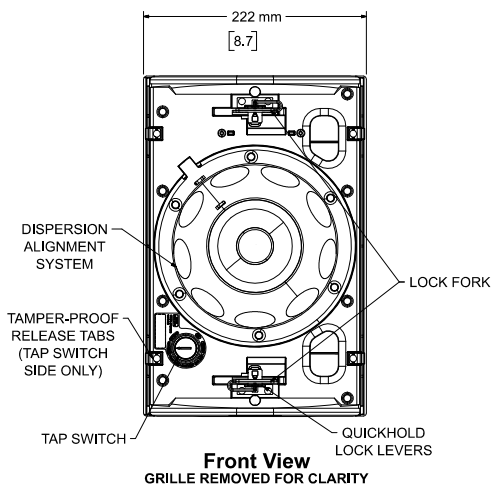

Top View

Rear View
BRACKET ONLY

Front View
GRILLE REMOVED FOR CLARITY

Right View
DIMENSIONS APPLY TO BOTH SIDES

Rear View
BRACKET/INPUT COVER REMOVED FOR CLARITY

- NOTES:
1. DIMENSIONS ARE IN MILLIMETERS OVER INCHES
 2. WEIGHT APPROX 5.93kg [13.1lbs] (SPEAKER ONLY)
WEIGHT W/BRACKET APPROX 6.40kg [14.1lbs]