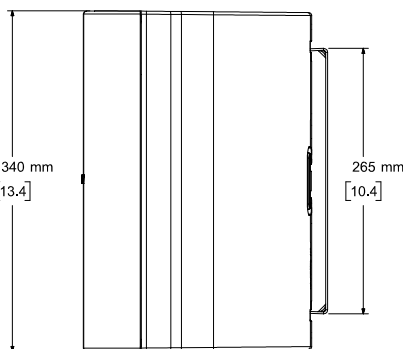

DesignMax DM6SE

壁装扬声器

轴上频率响应

阻抗

波束宽度⁶

DesignMax DM6SE

壁装扬声器

尺寸

Top View

Rear View
BRACKET ONLY

Front View
GRILLE REMOVED FOR CLARITY

Right View
DIMENSIONS APPLY TO BOTH SIDES

Rear View
BRACKET/INPUT COVER REMOVED FOR CLARITY

- NOTES:
1. DIMENSIONS ARE IN MILLIMETERS OVER INCHES
 2. WEIGHT APPROX 5.93kg [13.1lbs] (SPEAKER ONLY)
WEIGHT W/BRACKET APPROX 6.40kg [14.1lbs]