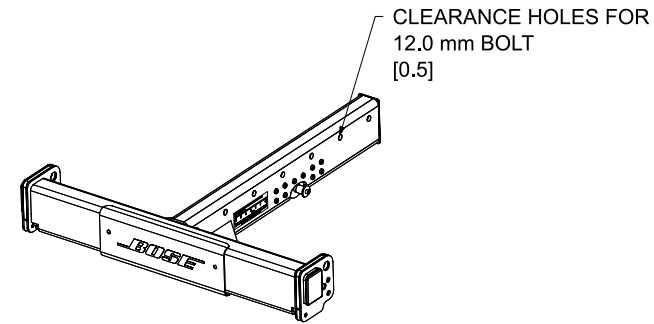

**Top View**

**Left View**

**Front View**

**Right View**

**Rear View**

**Bottom View**

**NOTES:**

1. SYMBOL INDICATES CENTER OF GRAVITY
2. WEIGHT APPROX. 18.4 kg [40.5 lbs]
3. SYMBOL INDICATES QUICK PIN CONNECTION LOCATIONS
4. DIMENSIONS ARE IN MILLIMETERS OVER INCHES
5. SYMBOL INDICATES RIGGING POINTS

	THIRD ANGLE PROJECTION	DESCRIPTION	
		<b>SHOWMATCH T-BAR ARRAY FRAME</b>	
	CAGE CODE	DOCUMENT NUMBER	VERSION
		<b>RF770299-MKTCADS</b>	<b>01.2</b>
	DO NOT SCALE DRAWING	NOTICE	
<b>PROFESSIONAL</b>	2023 BOSE PROFESSIONAL THIS DRAWING MAY NOT BE COPIED, REPRODUCED, OR USED AS THE BASIS FOR MANUFACTURE OR SALE OF APPARATUS WITHOUT THE PRIOR WRITTEN AUTHORIZATION OF BOSE PROFESSIONAL.		