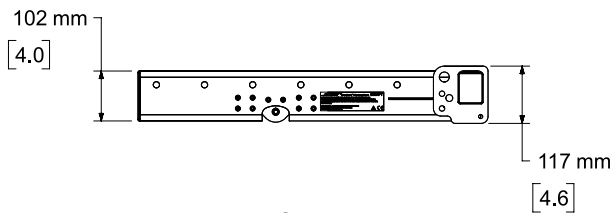

**Top View**

**Left View**

**Front View**

**Right View**

**Rear View**

**Bottom View**

**NOTES:**

1. SYMBOL INDICATES CENTER OF GRAVITY
2. WEIGHT APPROX. 18.4 kg [40.5 lbs]
3. SYMBOL INDICATES QUICK PIN CONNECTION LOCATIONS
4. DIMENSIONS ARE IN MILLIMETERS OVER INCHES
5. SYMBOL INDICATES RIGGING POINTS

	THIRD ANGLE PROJECTION	DESCRIPTION	
		<b>SHOWMATCH T-BAR ARRAY FRAME</b>	
	CAGE CODE	DOCUMENT NUMBER	VERSION
		<b>RF770299-MKTCADS</b>	<b>01.2</b>
	DO NOT SCALE DRAWING	NOTICE	
<b>PROFESSIONAL</b>	2023 BOSE PROFESSIONAL THIS DRAWING MAY NOT BE COPIED, REPRODUCED, OR USED AS THE BASIS FOR MANUFACTURE OR SALE OF APPARATUS WITHOUT THE PRIOR WRITTEN AUTHORIZATION OF BOSE PROFESSIONAL.		