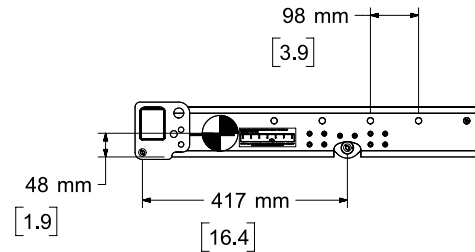

**Top View**

**Left View**

**Front View**

**Right View**

**Rear View**

**Bottom View**

**NOTES:**

1. SYMBOL INDICATES CENTER OF GRAVITY
2. WEIGHT APPROX. 18.4 kg [40.5 lbs]
3. SYMBOL INDICATES QUICK PIN CONNECTION LOCATIONS
4. DIMENSIONS ARE IN MILLIMETERS OVER INCHES
5. SYMBOL INDICATES RIGGING POINTS

	THIRD ANGLE PROJECTION	DESCRIPTION	
		<b>SHOWMATCH T-BAR ARRAY FRAME</b>	
	CAGE CODE	DOCUMENT NUMBER	VERSION
		<b>RF770299-MKTCADS</b>	<b>01.2</b>
	DO NOT SCALE DRAWING	NOTICE	
<b>PROFESSIONAL</b>	2023 BOSE PROFESSIONAL THIS DRAWING MAY NOT BE COPIED, REPRODUCED, OR USED AS THE BASIS FOR MANUFACTURE OR SALE OF APPARATUS WITHOUT THE PRIOR WRITTEN AUTHORIZATION OF BOSE PROFESSIONAL.		