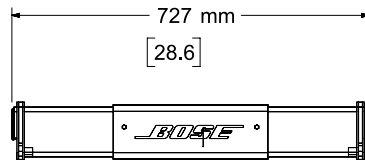

**Top View**

**Left View**

**Front View**

**Right View**

**Rear View**

**Bottom View**

**NOTES:**

1. SYMBOL INDICATES CENTER OF GRAVITY
2. WEIGHT APPROX. 18.4 kg [40.5 lbs]
3. SYMBOL INDICATES QUICK PIN CONNECTION LOCATIONS
4. DIMENSIONS ARE IN MILLIMETERS OVER INCHES
5. SYMBOL INDICATES RIGGING POINTS

	THIRD ANGLE PROJECTION	DESCRIPTION	
		<b>SHOWMATCH T-BAR ARRAY FRAME</b>	
	CAGE CODE	DOCUMENT NUMBER	VERSION
		<b>RF770299-MKTCADS</b>	<b>01.2</b>
	DO NOT SCALE DRAWING	NOTICE	
<b>PROFESSIONAL</b>	2023 BOSE PROFESSIONAL THIS DRAWING MAY NOT BE COPIED, REPRODUCED, OR USED AS THE BASIS FOR MANUFACTURE OR SALE OF APPARATUS WITHOUT THE PRIOR WRITTEN AUTHORIZATION OF BOSE PROFESSIONAL.		