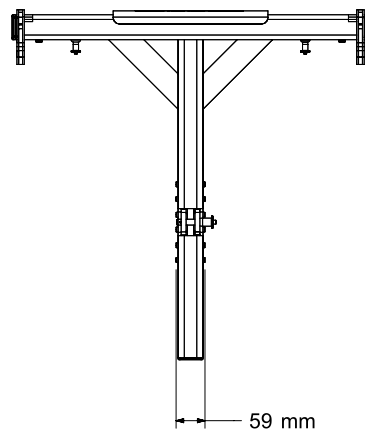

**Top View**

**Left View**

**Front View**

**Right View**

**Rear View**

**Bottom View**

**NOTES:**

1. SYMBOL INDICATES CENTER OF GRAVITY
2. WEIGHT APPROX. 18.4 kg [40.5 lbs]
3. SYMBOL INDICATES QUICK PIN CONNECTION LOCATIONS
4. DIMENSIONS ARE IN MILLIMETERS OVER INCHES
5. SYMBOL INDICATES RIGGING POINTS

	THIRD ANGLE PROJECTION	DESCRIPTION	
		<b>SHOWMATCH T-BAR ARRAY FRAME</b>	
	CAGE CODE	DOCUMENT NUMBER	VERSION
		<b>RF770299-MKTCADS</b>	<b>01.2</b>
	DO NOT SCALE DRAWING	NOTICE	
<b>PROFESSIONAL</b>	2023 BOSE PROFESSIONAL THIS DRAWING MAY NOT BE COPIED, REPRODUCED, OR USED AS THE BASIS FOR MANUFACTURE OR SALE OF APPARATUS WITHOUT THE PRIOR WRITTEN AUTHORIZATION OF BOSE PROFESSIONAL.		