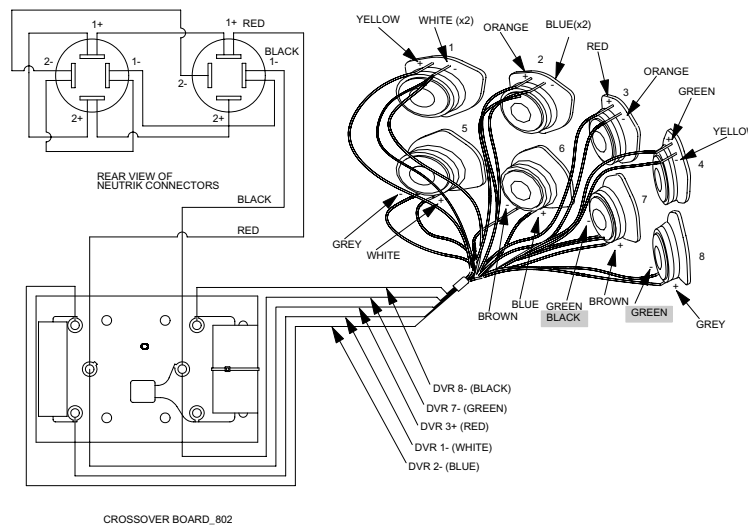

SUPPLEMENT

**Bose[®] 802[®]
Series III Loudspeaker**

The two diagrams shown below were incorrectly labeled on page 23 of the 802 Series III Loudspeaker service manual. Place this supplement into your 802 Series III Loudspeaker service manual part number 260432 REV 00.

ECN 29104
Issued: 5/2001