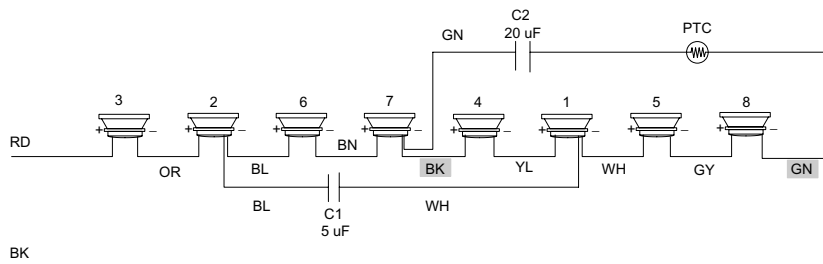

SUPPLEMENT

**Bose[®] 802[®]
Series III Loudspeaker**

The two diagrams shown below were incorrectly labeled on page 23 of the 802 Series III Loudspeaker service manual. Place this supplement into your 802 Series III Loudspeaker service manual part number 260432 REV 00.