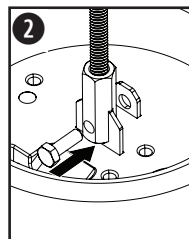

Important Safety Instructions

Please read and keep all safety and use instructions.

WARNINGS/CAUTIONS

- It is the installer's responsibility to ensure that all threaded connections are securely tightened. Use of a permanent-type thread-locking adhesive is recommended.
- Do not use lubricants on the adapter.
- Bose Professional recommends periodic inspection of all connection points. Immediately replace worn or damaged components.
- All Bose Professional products must be installed in accordance with local, state, federal and industry regulations. It is the installer's responsibility to ensure installation of the loudspeakers and mounting system is performed in accordance with all applicable codes, including local building codes and regulations. Consult the local authority having jurisdiction before installing this product.
- Unsafe mounting or overhead suspension of any heavy load can result in serious injury or death, and property damage. It is the installer's responsibility to evaluate the reliability of any mounting method used for their application. Only professional installers with the knowledge of proper hardware and safe mounting techniques should attempt to install any loudspeaker overhead.
- Do not make unauthorized alterations to this product.

Regulatory Information

Date of Manufacture: The eighth digit in the serial number indicates the year of manufacture; "3" is 2013 or 2023.

Bose Professional, 117 South St, Hopkinton, MA 01748 USA
Bose is a trademark of Bose Corporation. DesignMax is a trademark of Transom Post OpCo LLC.
©2024 Transom Post OpCo LLC. No part of this work may be reproduced, modified, distributed or otherwise used without prior written permission.

Warranty Information

Información de la garantía
Este producto está cubierto con una garantía limitada. Para ver los detalles de la garantía, visite BoseProfessional.com/Warranty.

Instrucciones importantes de seguridad

Lea y conserve todas las instrucciones de uso y seguridad.

ADVERTENCIAS/ PRECAUCIONES

Contiene piezas pequeñas que pueden provocar asfixia. No se recomienda para niños menores de 3 años.

Información normativa

Fecha de fabricación: El octavo dígito del número de serie indica el año de fabricación; "3" es 2013 o 2023.

Bose es una marca comercial de Bose Corporation. DesignMax es una marca comercial de Transom Post OpCo LLC.
©2024 Transom Post OpCo LLC. Ninguna parte de este trabajo podrá reproducirse, modificarse, distribuirse ni usarse sin un permiso previo por escrito.

Informations relatives à la garantie
Cet appareil est couvert par une garantie limitée. Pour de plus amples informations sur la garantie, visitez BoseProfessional.com/Warranty.

Consignes de sécurité importantes

Merçi de lire et de conserver le manuel d'instruction et de respecter les consignes de sécurité.

AVERTISSEMENTS/ PRECAUTIONS