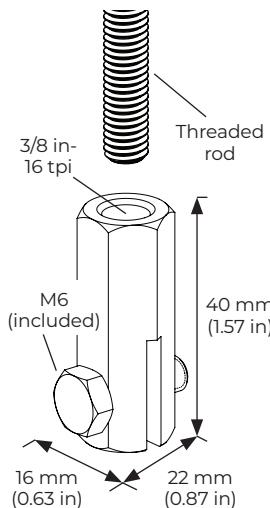

DesignMax Pendant Loudspeakers

Threaded Rod Adapter

For use with:

DesignMax DM3P
DesignMax DM5P
DesignMax DM6PE
DesignMax DM10P-SUB

©2024 Transom Post OpCo LLC. All rights reserved.
BoseProfessional.com
AM860903 Rev. 03
February 2024

860903-0040

0.05 kg
(0.1 lb)

Important Safety Instructions

Please read and keep all safety and use instructions.

WARNINGS/CAUTIONS

- It is the installer's responsibility to ensure that all threaded connections are securely tightened. Use of a permanent-type thread-locking adhesive is recommended.
- Do not use lubricants on the adapter.
- Bose Professional recommends periodic inspection of all connection points. Immediately replace worn or damaged components.
- All Bose Professional products must be installed in accordance with local, state, federal and industry regulations. It is the installer's responsibility to ensure installation of the loudspeakers and mounting system is performed in accordance with all applicable codes, including local building codes and regulations. Consult the local authority having jurisdiction before installing this product.
- Unsafe mounting or overhead suspension of any heavy load can result in serious injury or death, and property damage. It is the installer's responsibility to evaluate the reliability of any mounting method used for their application. Only professional installers with the knowledge of proper hardware and safe mounting techniques should attempt to install any loudspeaker overhead.
- Do not make unauthorized alterations to this product.

Regulatory Information

Date of Manufacture: The eighth digit in the serial number indicates the year of manufacture; "3" is 2013 or 2023.

Bose Professional, 117 South St, Hopkinton, MA 01748 USA
Bose is a trademark of Bose Corporation. DesignMax is a trademark of Transom Post OpCo LLC.
©2024 Transom Post OpCo LLC. No part of this work may be reproduced, modified, distributed or otherwise used without prior written permission.

Warranty Information

Información de la garantía
Este producto está cubierto con una garantía limitada. Para ver los detalles de la garantía, visite BoseProfessional.com/Warranty.

Instrucciones importantes de seguridad

Lea y conserve todas las instrucciones de uso y seguridad.

ADVERTENCIAS/ PRECAUCIONES

Contiene piezas pequeñas que pueden provocar asfixia. No se recomienda para niños menores de 3 años.

Información normativa

Fecha de fabricación: El octavo dígito del número de serie indica el año de fabricación; "3" es 2013 o 2023.

Bose es una marca comercial de Bose Corporation. DesignMax es una marca comercial de Transom Post OpCo LLC.
©2024 Transom Post OpCo LLC. Ninguna parte de este trabajo podrá reproducirse, modificarse, distribuirse ni usarse sin un permiso previo por escrito.

Informations relatives à la garantie
Cet appareil est couvert par une garantie limitée. Pour de plus amples informations sur la garantie, visitez BoseProfessional.com/Warranty.

Consignes de sécurité importantes

Merçi de lire et de conserver le manuel d'instruction et de respecter les consignes de sécurité.

AVERTISSEMENTS/ PRECAUTIONS