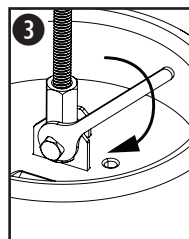

Important Safety Instructions

Please read and keep all safety and use instructions.

WARNINGS/CAUTIONS

- It is the installer's responsibility to ensure that all threaded connections are securely tightened. Use of a permanent-type thread-locking adhesive is recommended.
- Do not use lubricants on the adapter.
- Bose Professional recommends periodic inspection of all connection points. Immediately replace worn or damaged components.
- All Bose Professional products must be installed in accordance with local, state, federal and industry regulations. It is the installer's responsibility to ensure installation of the loudspeakers and mounting system is performed in accordance with all applicable codes, including local building codes and regulations. Consult the local authority having jurisdiction before installing this product.
- Unsafe mounting or overhead suspension of any heavy load can result in serious injury or death, and property damage. It is the installer's responsibility to evaluate the reliability of any mounting method used for their application. Only professional installers with the knowledge of proper hardware and safe mounting techniques should attempt to install any loudspeaker overhead.
- Do not make unauthorized alterations to this product.

Regulatory Information

Date of Manufacture: The eighth digit in the serial number indicates the year of manufacture; "3" is 2013 or 2023.

Bose Professional, 117 South St, Hopkinton, MA 01748 USA
Bose is a trademark of Bose Corporation. DesignMax is a trademark of Transom Post OpCo LLC.
©2024 Transom Post OpCo LLC. No part of this work may be reproduced, modified, distributed or otherwise used without prior written permission.

Warranty Information

Información de la garantía
Este producto está cubierto con una garantía limitada. Para ver los detalles de la garantía, visite BoseProfessional.com/Warranty.

Instrucciones importantes de seguridad

Lea y conserve todas las instrucciones de uso y seguridad.

ADVERTENCIAS/ PRECAUCIONES

Contiene piezas pequeñas que pueden provocar asfixia. No se recomienda para niños menores de 3 años.

Información normativa

Fecha de fabricación: El octavo dígito del número de serie indica el año de fabricación; "3" es 2013 o 2023.

Bose es una marca comercial de Bose Corporation. DesignMax es una marca comercial de Transom Post OpCo LLC.
©2024 Transom Post OpCo LLC. Ninguna parte de este trabajo podrá reproducirse, modificarse, distribuirse ni usarse sin un permiso previo por escrito.

Informations relatives à la garantie
Cet appareil est couvert par une garantie limitée. Pour de plus amples informations sur la garantie, visitez BoseProfessional.com/Warranty.

Consignes de sécurité importantes

Merçi de lire et de conserver le manuel d'instruction et de respecter les consignes de sécurité.

AVERTISSEMENTS/ PRECAUTIONS