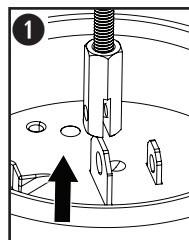

Important Safety Instructions

Please read and keep all safety and use instructions.

WARNINGS/CAUTIONS

- It is the installer's responsibility to ensure that all threaded connections are securely tightened. Use of a permanent-type thread-locking adhesive is recommended.
- Do not use lubricants on the adapter.
- Bose Professional recommends periodic inspection of all connection points. Immediately replace worn or damaged components.
- All Bose Professional products must be installed in accordance with local, state, federal and industry regulations. It is the installer's responsibility to ensure installation of the loudspeakers and mounting system is performed in accordance with all applicable codes, including local building codes and regulations. Consult the local authority having jurisdiction before installing this product.
- Unsafe mounting or overhead suspension of any heavy load can result in serious injury or death, and property damage. It is the installer's responsibility to evaluate the reliability of any mounting method used for their application. Only professional installers with the knowledge of proper hardware and safe mounting techniques should attempt to install any loudspeaker overhead.
- Do not make unauthorized alterations to this product.

Regulatory Information

Date of Manufacture: The eighth digit in the serial number indicates the year of manufacture; "3" is 2013 or 2023.

Bose Professional, 117 South St, Hopkinton, MA 01748 USA
Bose is a trademark of Bose Corporation. DesignMax is a trademark of Transom Post OpCo LLC.
©2024 Transom Post OpCo LLC. No part of this work may be reproduced, modified, distributed or otherwise used without prior written permission.

Warranty Information

Información de la garantía
Este producto está cubierto con una garantía limitada. Para ver los detalles de la garantía, visite BoseProfessional.com/Warranty.

Instrucciones importantes de seguridad

Lea y conserve todas las instrucciones de uso y seguridad.

ADVERTENCIAS/ PRECAUCIONES

Contiene piezas pequeñas que pueden provocar asfixia. No se recomienda para niños menores de 3 años.

Información normativa

Fecha de fabricación: El octavo dígito del número de serie indica el año de fabricación; "3" es 2013 o 2023.

Bose es una marca comercial de Bose Corporation. DesignMax es una marca comercial de Transom Post OpCo LLC.
©2024 Transom Post OpCo LLC. Ninguna parte de este trabajo podrá reproducirse, modificarse, distribuirse ni usarse sin un permiso previo por escrito.

Informations relatives à la garantie
Cet appareil est couvert par une garantie limitée. Pour de plus amples informations sur la garantie, visitez BoseProfessional.com/Warranty.

Consignes de sécurité importantes

Merçi de lire et de conserver le manuel d'instruction et de respecter les consignes de sécurité.

AVERTISSEMENTS/ PRECAUTIONS